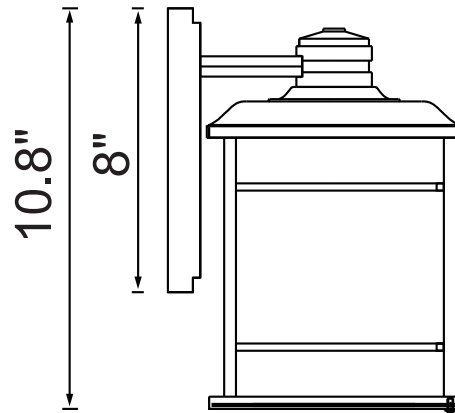

PROJECT: _____
 FIXTURE TYPE: _____
 LOCATION: _____
 CONTACT/PHONE: _____

Item	0096W7-1-101	Shade Color	-----	Lumens	-----
Collection	BELMONT	Min Assembled Height	10.8"	Light Source	E26
Category	Outdoor Wall Light	Max Assembled Height	-----	Bulb Info.	1×60W
Finish	Black	Width	6.7"	Included	-----
Glass	Clear	Length	-----	Dimmable	Yes
Crystal	-----	Extension Wall Mounts	7.8"	Colour Temp	-----
Acrylic	-----	Input	120V AC,60HZ,AC	Weight	3.6 Lbs
Frame Material	Aluminium	Coastal/Marine Grade	No	Title 24 Compliant	No