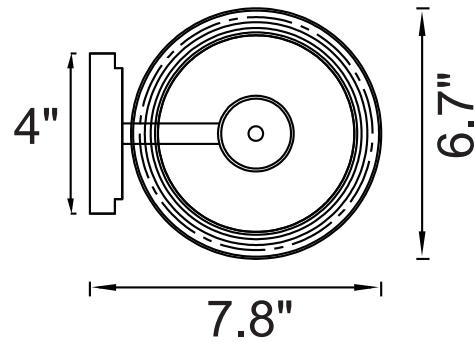

PROJECT: _____
 FIXTURE TYPE: _____
 LOCATION: _____
 CONTACT/PHONE: _____

Item	0096W7-1-101	Shade Color	-----	Lumens	-----
Collection	BELMONT	Min Assembled Height	10.8"	Light Source	E26
Category	Outdoor Wall Light	Max Assembled Height	-----	Bulb Info.	1×60W
Finish	Black	Width	6.7"	Included	-----
Glass	Clear	Length	-----	Dimmable	Yes
Crystal	-----	Extension Wall Mounts	7.8"	Colour Temp	-----
Acrylic	-----	Input	120V AC,60HZ,AC	Weight	3.6 Lbs
Frame Material	Aluminium	Coastal/Marine Grade	No	Title 24 Compliant	No