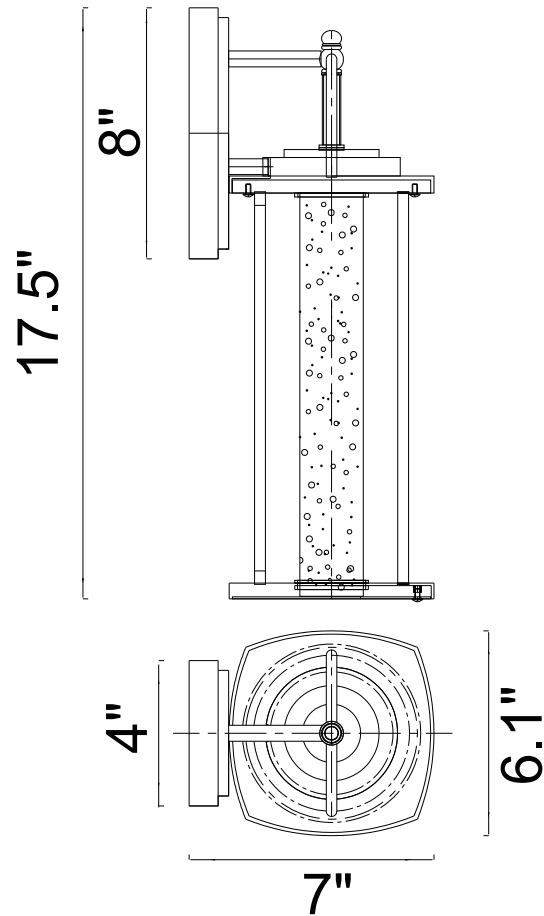

PROJECT: _____
 FIXTURE TYPE: _____
 LOCATION: _____
 CONTACT/PHONE: _____

Item	0407W7-1-101-A
Collection	GREENWOOD
Category	Outdoor Wall Light
Finish	Black
Glass	Clear
Crystal	-----
Acrylic	-----
Frame Material	Aluminium

Shade Color	-----
Min Assembled Height	17.5"
Max Assembled Height	-----
Width	6.1"
Length	-----
Extension Wall Mounts	7.2"
Input	120V AC,60HZ,AC
Coastal/Marine Grade	No

Lumens	572
Light Source	Integrated LED
Bulb Info.	11W
Included	Yes
Dimmable	Yes
Colour Temp	3000K
Weight	5.51 Lbs
Title 24 Compliant	No