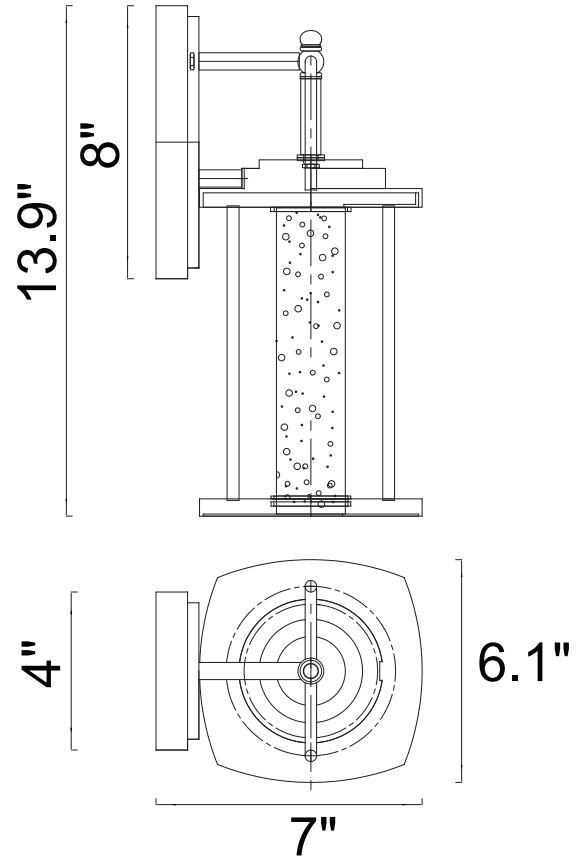

PROJECT: _____
 FIXTURE TYPE: _____
 LOCATION: _____
 CONTACT/PHONE: _____

Item	0407W7-1-101
Collection	GREENWOOD
Category	Outdoor Wall Light
Finish	Black
Glass	Clear
Crystal	-----
Acrylic	-----
Frame Material	Aluminium

Shade Color	-----
Min Assembled Height	13.9"
Max Assembled Height	-----
Width	6.1"
Length	-----
Extension Wall Mounts	7.3"
Input	120V AC,60HZ,AC
Coastal/Marine Grade	No

Lumens	572
Light Source	Integrated LED
Bulb Info.	11W
Included	Yes
Dimmable	Yes
Colour Temp	3000K
Weight	4.4 Lbs
Title 24 Compliant	No