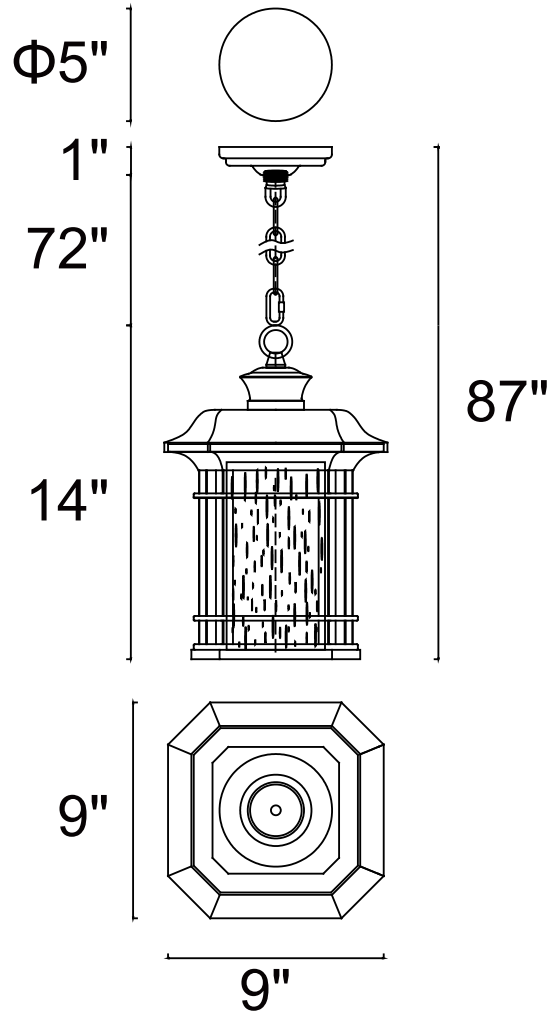

PROJECT: _____

FIXTURE TYPE: _____

LOCATION: _____

CONTACT/PHONE: _____

Item	0411P9-1-101
Collection	BLACKBURN
Category	Outdoor Hanging Light
Finish	Black
Glass	Seedy
Crystal	-----
Acrylic	-----
Frame Material	Aluminium

Shade Color	-----
Min Assembled Height	15"
Max Assembled Height	87"
Width	9"
Length	9"
Extension Wall Mounts	-----
Input	120V AC,60HZ,AC
Coastal/Marine Grade	No

Lumens	-----
Light Source	E26
Bulb Info.	1×60W
Included	-----
Dimmable	Yes
Colour Temp	-----
Weight	6.6 Lbs
Title 24 Compliant	No