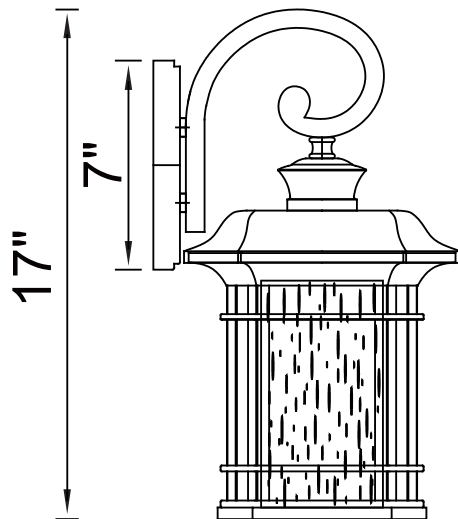

PROJECT: _____
 FIXTURE TYPE: _____
 LOCATION: _____
 CONTACT/PHONE: _____

Item	0411W10-1-101	Shade Color	-----	Lumens	-----
Collection	BLACKBURN	Min Assembled Height	17.3"	Light Source	E26
Category	Outdoor Wall Light	Max Assembled Height	-----	Bulb Info.	1×60W
Finish	Black	Width	9"	Included	-----
Glass	Seedy	Length	-----	Dimmable	Yes
Crystal	-----	Extension Wall Mounts	10.2"	Colour Temp	-----
Acrylic	-----	Input	120V AC,60HZ,AC	Weight	7.2 Lbs
Frame Material	Aluminium	Coastal/Marine Grade	No	Title 24 Compliant	No