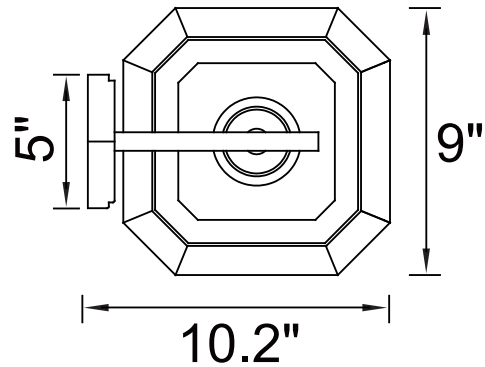

PROJECT: _____
 FIXTURE TYPE: _____
 LOCATION: _____
 CONTACT/PHONE: _____

Item	0411W10-1-101	Shade Color	-----	Lumens	-----
Collection	BLACKBURN	Min Assembled Height	17.3"	Light Source	E26
Category	Outdoor Wall Light	Max Assembled Height	-----	Bulb Info.	1×60W
Finish	Black	Width	9"	Included	-----
Glass	Seedy	Length	-----	Dimmable	Yes
Crystal	-----	Extension Wall Mounts	10.2"	Colour Temp	-----
Acrylic	-----	Input	120V AC,60HZ,AC	Weight	7.2 Lbs
Frame Material	Aluminium	Coastal/Marine Grade	No	Title 24 Compliant	No