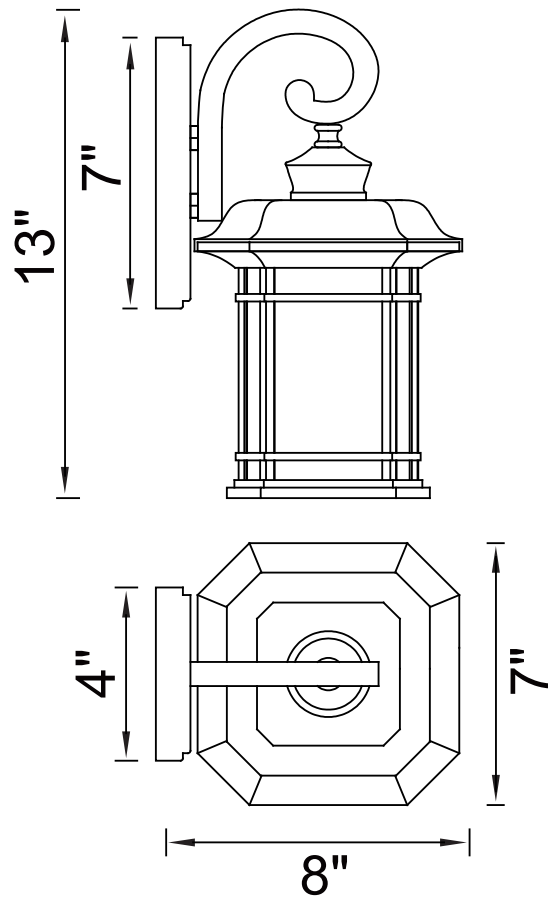

PROJECT: _____
 FIXTURE TYPE: _____
 LOCATION: _____
 CONTACT/PHONE: _____

Item	0411W8-1-101	Shade Color	-----	Lumens	-----
Collection	BLACKBURN	Min Assembled Height	12.9"	Light Source	E26
Category	Outdoor Wall Light	Max Assembled Height	-----	Bulb Info.	1×60W
Finish	Black	Width	6.8"	Included	-----
Glass	Seedy	Length	-----	Dimmable	Yes
Crystal	-----	Extension Wall Mounts	7.9"	Colour Temp	-----
Acrylic	-----	Input	120V AC,60HZ,AC	Weight	4.5 Lbs
Frame Material	Aluminium	Coastal/Marine Grade	No	Title 24 Compliant	No