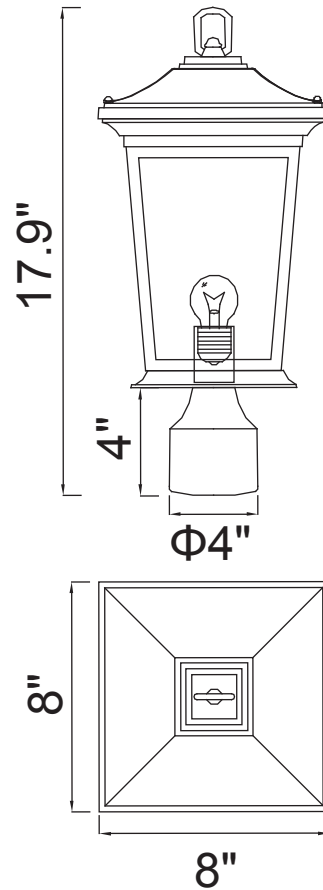

PROJECT: \_\_\_\_\_  
 FIXTURE TYPE: \_\_\_\_\_  
 LOCATION: \_\_\_\_\_  
 CONTACT/PHONE: \_\_\_\_\_

Item	0413PT8-1-101
Collection	LEAWOOD
Category	Outdoor Lantern Head
Finish	Black
Glass	Clear
Crystal	-----
Acrylic	-----
Frame Material	Aluminium

Shade Color	-----
Min Assembled Height	17.9"
Max Assembled Height	-----
Width	8"
Length	8"
Extension Wall Mounts	-----
Input	120V AC,60HZ,AC
Coastal/Marine Grade	No

Lumens	-----
Light Source	E26
Bulb Info.	1×60W
Included	-----
Dimmable	Yes
Colour Temp	-----
Weight	3.31 Lbs
Title 24 Compliant	No