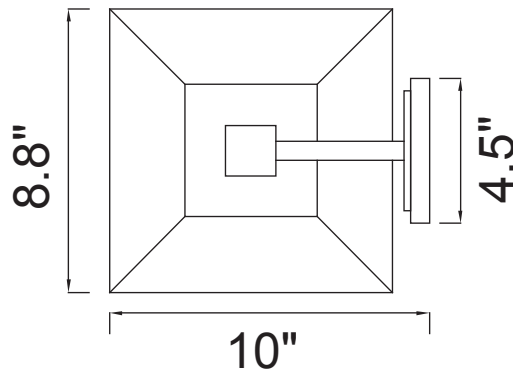

PROJECT: _____
 FIXTURE TYPE: _____
 LOCATION: _____
 CONTACT/PHONE: _____

Item	0414W10-1-101	Shade Color	-----	Lumens	-----
Collection	WINFIELD	Min Assembled Height	13.5"	Light Source	E26
Category	Outdoor Wall Light	Max Assembled Height	-----	Bulb Info.	1×60W
Finish	Black	Width	8.8"	Included	-----
Glass	Clear	Length	-----	Dimmable	Yes
Crystal	-----	Extension Wall Mounts	10"	Colour Temp	-----
Acrylic	-----	Input	120V AC,60HZ,AC	Weight	5.72Lbs
Frame Material	Aluminium	Coastal/Marine Grade	No	Title 24 Compliant	No