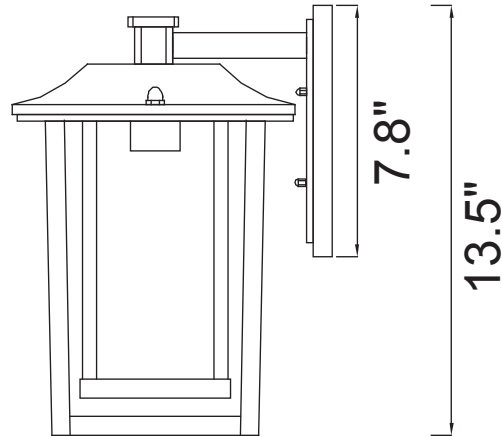

PROJECT: _____
 FIXTURE TYPE: _____
 LOCATION: _____
 CONTACT/PHONE: _____

Item	0414W10-1-101	Shade Color	-----	Lumens	-----
Collection	WINFIELD	Min Assembled Height	13.5"	Light Source	E26
Category	Outdoor Wall Light	Max Assembled Height	-----	Bulb Info.	1×60W
Finish	Black	Width	8.8"	Included	-----
Glass	Clear	Length	-----	Dimmable	Yes
Crystal	-----	Extension Wall Mounts	10"	Colour Temp	-----
Acrylic	-----	Input	120V AC,60HZ,AC	Weight	5.72Lbs
Frame Material	Aluminium	Coastal/Marine Grade	No	Title 24 Compliant	No