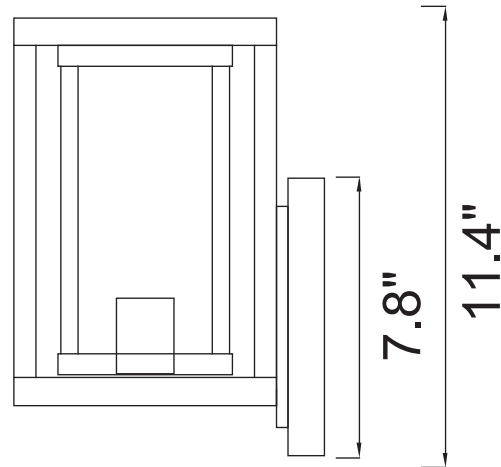

PROJECT: _____
 FIXTURE TYPE: _____
 LOCATION: _____
 CONTACT/PHONE: _____

Item	0415W7-1-101	Shade Color	-----	Lumens	-----
Collection	MULVANE	Min Assembled Height	11.4"	Light Source	E26
Category	Outdoor Wall Light	Max Assembled Height	-----	Bulb Info.	1×60W
Finish	Black	Width	7"	Included	-----
Glass	Clear	Length	-----	Dimmable	Yes
Crystal	-----	Extension Wall Mounts	8.1"	Colour Temp	-----
Acrylic	-----	Input	120V AC,60HZ,AC	Weight	4.41 Lbs
Frame Material	Aluminium	Coastal/Marine Grade	No	Title 24 Compliant	No