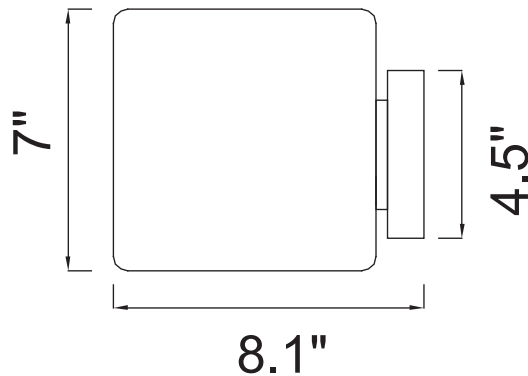

PROJECT: _____
 FIXTURE TYPE: _____
 LOCATION: _____
 CONTACT/PHONE: _____

Item	0415W7-1-101	Shade Color	-----	Lumens	-----
Collection	MULVANE	Min Assembled Height	11.4"	Light Source	E26
Category	Outdoor Wall Light	Max Assembled Height	-----	Bulb Info.	1×60W
Finish	Black	Width	7"	Included	-----
Glass	Clear	Length	-----	Dimmable	Yes
Crystal	-----	Extension Wall Mounts	8.1"	Colour Temp	-----
Acrylic	-----	Input	120V AC,60HZ,AC	Weight	4.41 Lbs
Frame Material	Aluminium	Coastal/Marine Grade	No	Title 24 Compliant	No