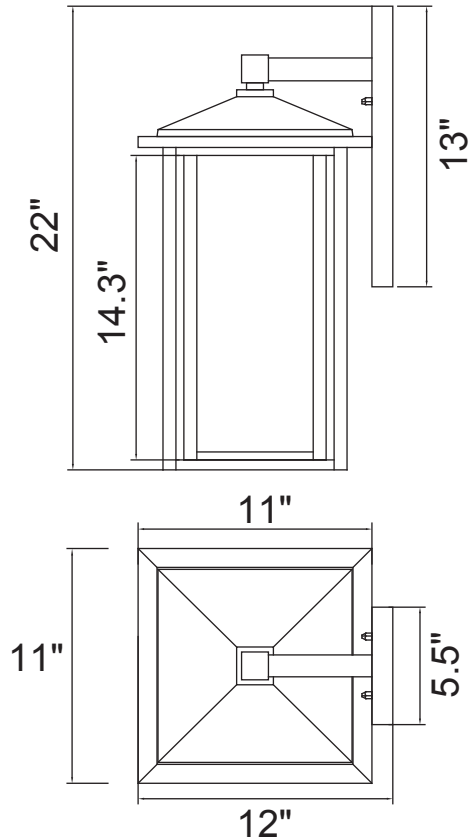

PROJECT: _____
 FIXTURE TYPE: _____
 LOCATION: _____
 CONTACT/PHONE: _____

Item	0417W11-1-101	Shade Color	-----	Lumens	-----
Collection	CRAWFORD	Min Assembled Height	22"	Light Source	E26
Category	Outdoor Wall Light	Max Assembled Height	-----	Bulb Info.	1×60W
Finish	Black	Width	11"	Included	-----
Glass	Clear	Length	-----	Dimmable	Yes
Crystal	-----	Extension Wall Mounts	12"	Colour Temp	-----
Acrylic	-----	Input	120V AC,60HZ,AC	Weight	11.68 Lbs
Frame Material	Aluminium	Coastal/Marine Grade	No	Title 24 Compliant	No