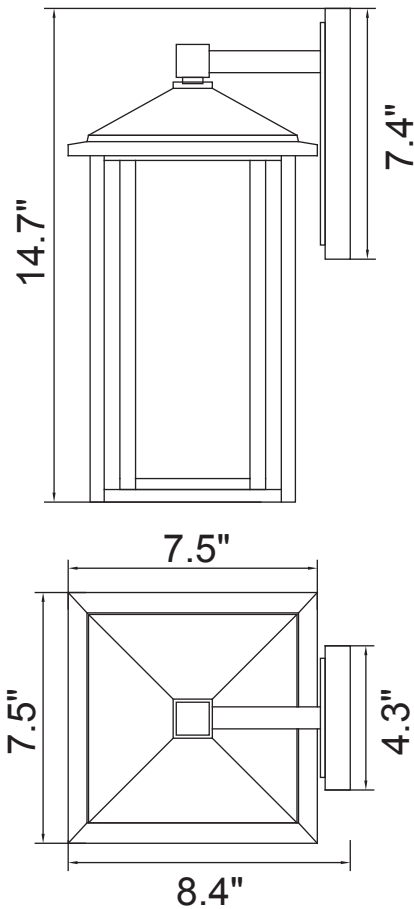

PROJECT: _____
 FIXTURE TYPE: _____
 LOCATION: _____
 CONTACT/PHONE: _____

Item	0417W7-1-101	Shade Color	-----	Lumens	-----
Collection	CRAWFORD	Min Assembled Height	14.7"	Light Source	E26
Category	Outdoor Wall Light	Max Assembled Height	-----	Bulb Info.	1×60W
Finish	Black	Width	7.5"	Included	-----
Glass	Clear	Length	-----	Dimmable	Yes
Crystal	-----	Extension Wall Mounts	8.4"	Colour Temp	-----
Acrylic	-----	Input	120V AC,60HZ,AC	Weight	6.3 Lbs
Frame Material	Aluminium	Coastal/Marine Grade	No	Title 24 Compliant	No