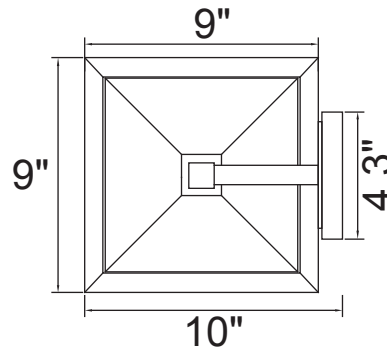

PROJECT: _____
 FIXTURE TYPE: _____
 LOCATION: _____
 CONTACT/PHONE: _____

Item	0417W9-1-101	Shade Color	-----	Lumens	-----
Collection	CRAWFORD	Min Assembled Height	18.2"	Light Source	E26
Category	Outdoor Wall Light	Max Assembled Height	18.2"	Bulb Info.	1×60W
Finish	Black	Width	9"	Included	-----
Glass	Clear	Length	-----	Dimmable	Yes
Crystal	-----	Extension Wall Mounts	10"	Colour Temp	-----
Acrylic	-----	Input	120V AC,60HZ,AC	Weight	7.28 Lbs
Coastal/Marine Grade	No	Title 24 Compliant	No	Frame Material	Aluminum