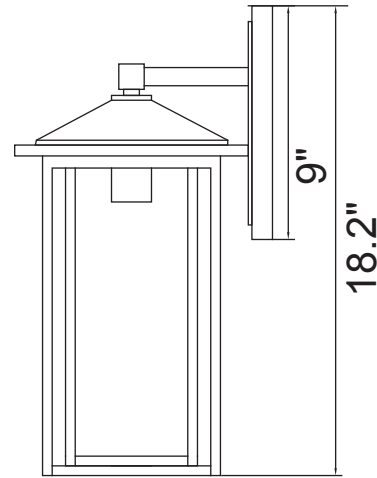

PROJECT: _____
 FIXTURE TYPE: _____
 LOCATION: _____
 CONTACT/PHONE: _____

Item	0417W9-1-101	Shade Color	-----	Lumens	-----
Collection	CRAWFORD	Min Assembled Height	18.2"	Light Source	E26
Category	Outdoor Wall Light	Max Assembled Height	18.2"	Bulb Info.	1×60W
Finish	Black	Width	9"	Included	-----
Glass	Clear	Length	-----	Dimmable	Yes
Crystal	-----	Extension Wall Mounts	10"	Colour Temp	-----
Acrylic	-----	Input	120V AC,60HZ,AC	Weight	7.28 Lbs
Coastal/Marine Grade	No	Title 24 Compliant	No	Frame Material	Aluminum