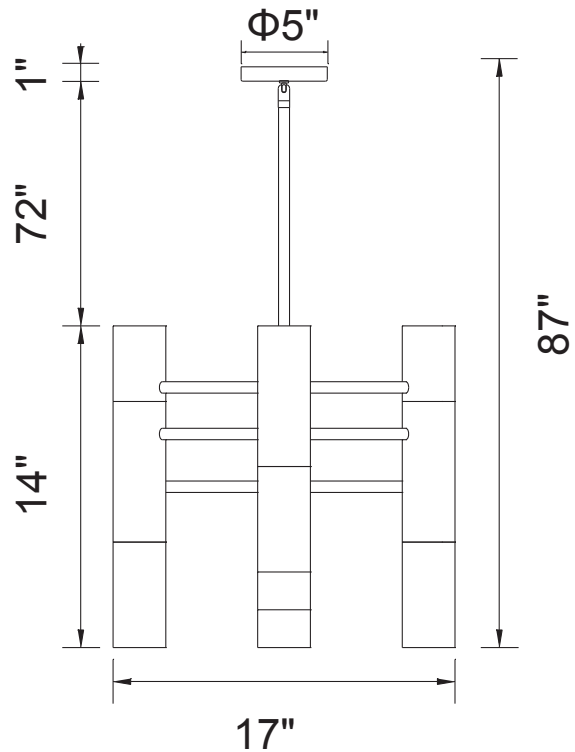

PROJECT: _____
 FIXTURE TYPE: _____
 LOCATION: _____
 CONTACT/PHONE: _____

Item	1015P17-7-129
Collection	ANEM
Category	Chandelier
Finish	Matte Black & Satin Gold
Glass	-----
Crystal	-----
Acrylic	-----

Shade Color	-----
Min Assembled Height	19.25"
Max Assembled Height	87.25"
Width	17"
Length	-----
Extension Wall Mounts	-----
Input	120V AC,60HZ,AC

Lumens	-----
Light Source	E12
Bulb Info.	7×60W
Included	-----
Dimmable	Yes
Colour Temp	-----
Weight	11.7 Lbs