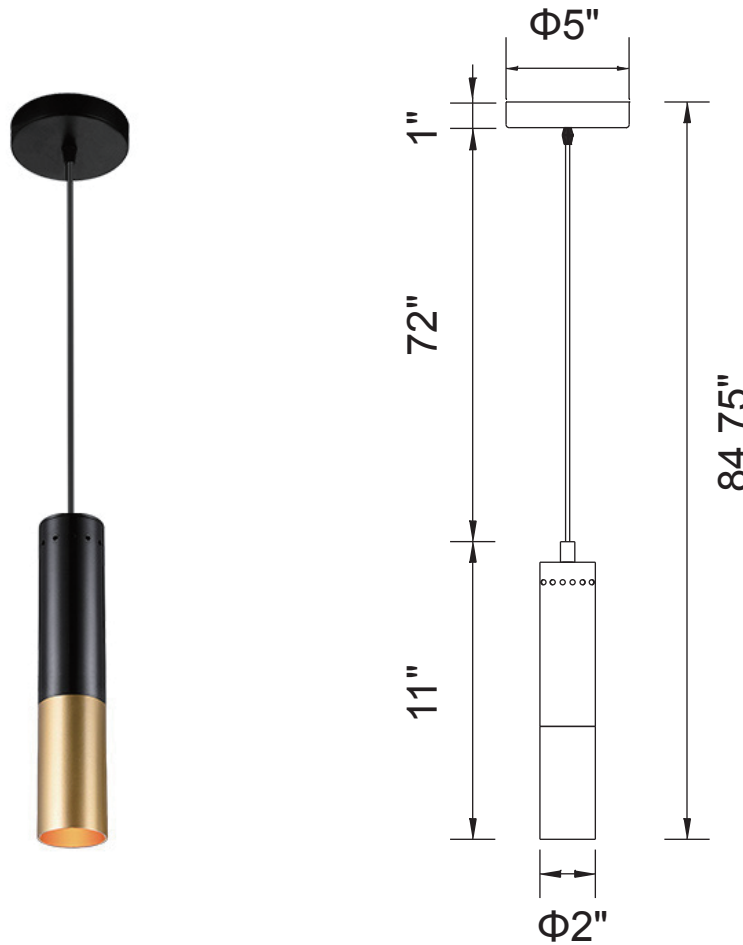

PROJECT: _____
 FIXTURE TYPE: _____
 LOCATION: _____
 CONTACT/PHONE: _____

Item	1015P2-1-129	Shade Color	-----	Lumens	-----
Collection	ANEM	Min Assembled Height	13.5"	Light Source	E12
Category	Pendant	Max Assembled Height	84.75"	Bulb Info.	1×60W
Finish	Matte Black & Satin Gold	Width	2"	Included	-----
Glass	-----	Length	-----	Dimmable	Yes
Crystal	-----	Extension Wall Mounts	-----	Colour Temp	-----
Acrylic	-----	Input	120V AC,60HZ,AC	Weight	1.54Lbs