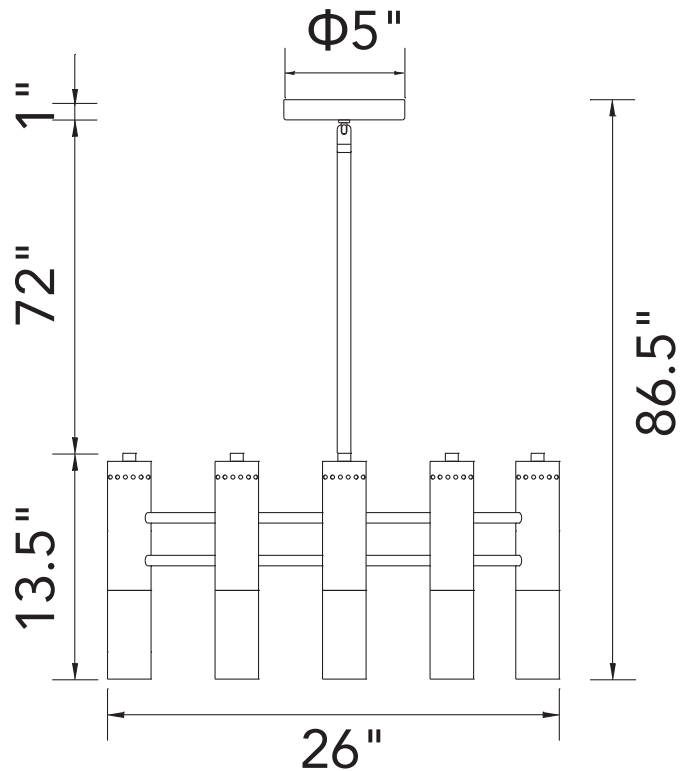

PROJECT: _____
 FIXTURE TYPE: _____
 LOCATION: _____
 CONTACT/PHONE: _____

Item	1015P26-19-129
Collection	ANEM
Category	Chandelier
Finish	Matte Black & Satin Gold
Glass	-----
Crystal	-----
Acrylic	-----

Shade Color	-----
Min Assembled Height	18.5"
Max Assembled Height	86.5"
Width	26"
Length	-----
Extension Wall Mounts	-----
Input	120V AC,60HZ,AC

Lumens	-----
Light Source	E12
Bulb Info.	19x60W
Included	-----
Dimmable	Yes
Colour Temp	-----
Weight	26.46 Lbs