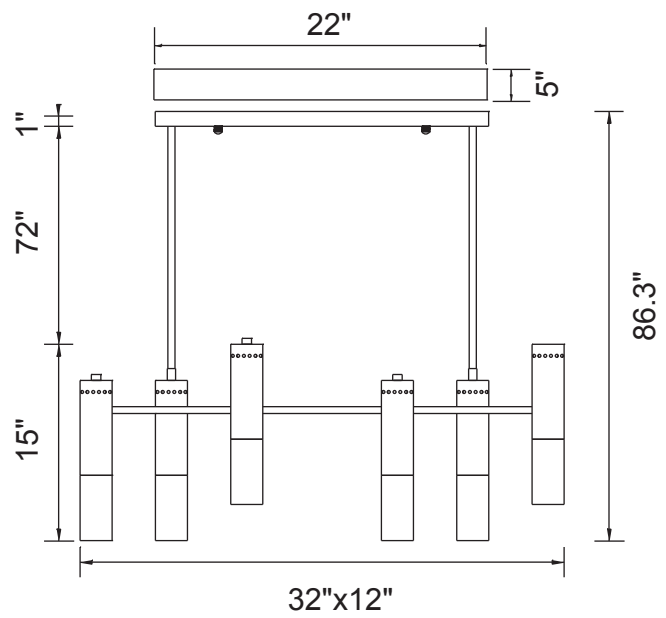

PROJECT: _____
 FIXTURE TYPE: _____
 LOCATION: _____
 CONTACT/PHONE: _____

Item	1015P32-10-129
Collection	ANEM
Category	Chandelier
Finish	Matte Black & Satin Gold
Glass	-----
Crystal	-----
Acrylic	-----

Shade Color	-----
Min Assembled Height	18.3"
Max Assembled Height	86.3"
Width	32"
Length	-----
Extension Wall Mounts	-----
Input	120V AC,60HZ,AC

Lumens	-----
Light Source	E12
Bulb Info.	10×60W
Included	-----
Dimmable	Yes
Colour Temp	-----
Weight	16.53 Lbs