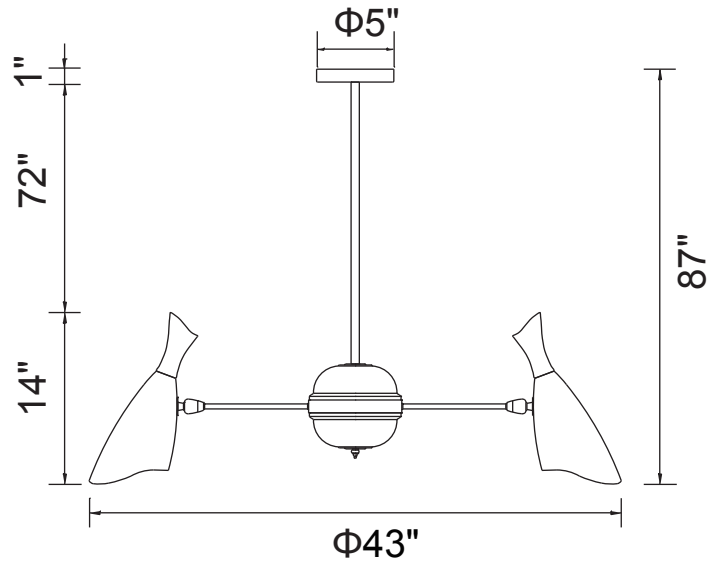

PROJECT: \_\_\_\_\_  
 FIXTURE TYPE: \_\_\_\_\_  
 LOCATION: \_\_\_\_\_  
 CONTACT/PHONE: \_\_\_\_\_

Item	1016P43-6-129
Collection	ROLIN
Category	Chandelier
Finish	Matte Black & Satin Gold
Glass	-----
Crystal	-----
Acrylic	-----

Shade Color	-----
Min Assembled Height	15"
Max Assembled Height	87"
Width	43"
Length	-----
Extension Wall Mounts	-----
Input	120V AC,60HZ,AC

Lumens	-----
Light Source	E26 + G9
Bulb Info.	6x60W+6 x40W
Included	-----
Dimmable	Yes
Colour Temp	-----
Weight	16.53 Lbs