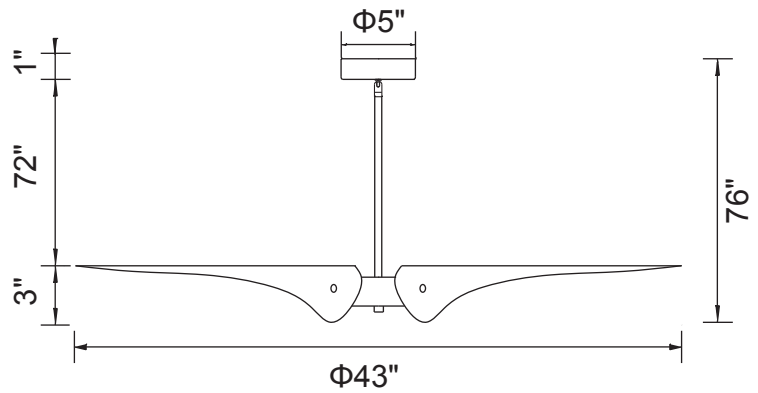

PROJECT: \_\_\_\_\_  
 FIXTURE TYPE: \_\_\_\_\_  
 LOCATION: \_\_\_\_\_  
 CONTACT/PHONE: \_\_\_\_\_

Item	1019P43-6-143	Shade Color	-----	Lumens	-----
Collection	AMAR	Min Assembled Height	5"	Light Source	E26
Category	Chandelier	Max Assembled Height	76	Bulb Info.	6×60W
Finish	Matte Black	Width	43"	Included	-----
Glass	-----	Length	-----	Dimmable	Yes
Crystal	-----	Extension Wall Mounts	-----	Colour Temp	-----
Acrylic	-----	Input	120V AC,60HZ,AC	Weight	13.5 Lbs