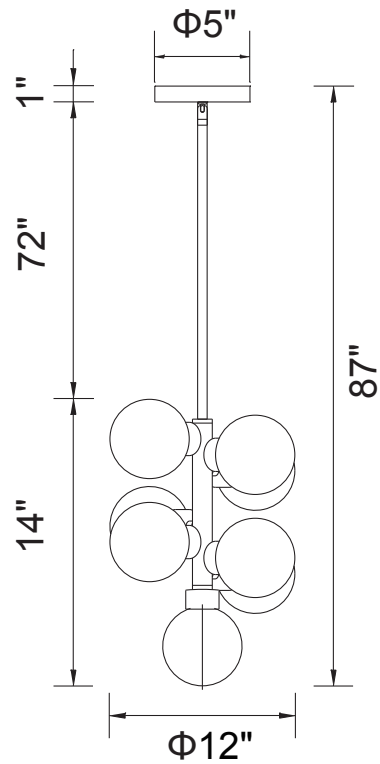

PROJECT: _____
 FIXTURE TYPE: _____
 LOCATION: _____
 CONTACT/PHONE: _____

Item	1020P12-8-101	Shade Color	White	Lumens	-----
Collection	ARYA	Min Assembled Height	15"	Light Source	G9
Category	Mini Pendant	Max Assembled Height	87"	Bulb Info.	8×7W
Finish	Black	Width	12"	Included	-----
Glass	Frosted	Length	-----	Dimmable	Yes
Crystal	-----	Extension Wall Mounts	-----	Colour Temp	-----
Acrylic	-----	Input	120V AC,60HZ,AC	Weight	7.72 Lbs