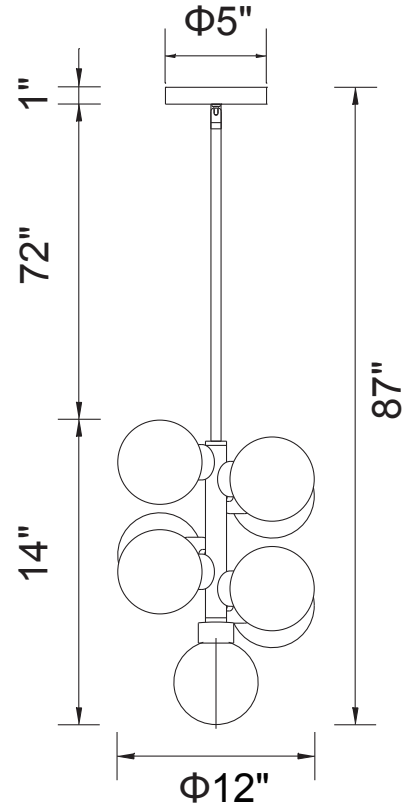

PROJECT: \_\_\_\_\_

FIXTURE TYPE: \_\_\_\_\_

LOCATION: \_\_\_\_\_

CONTACT/PHONE: \_\_\_\_\_

Item	1020P12-8-602	Shade Color	White	Lumens	-----
Collection	ARYA	Min Assembled Height	15"	Light Source	G9
Category	Mini Pendant	Max Assembled Height	87"	Bulb Info.	8×7W
Finish	Satin Gold	Width	12"	Included	-----
Glass	Frosted	Length	-----	Dimmable	Yes
Crystal	-----	Extension Wall Mounts	-----	Colour Temp	-----
Acrylic	-----	Input	120V AC,60HZ,AC	Weight	7.72 Lbs