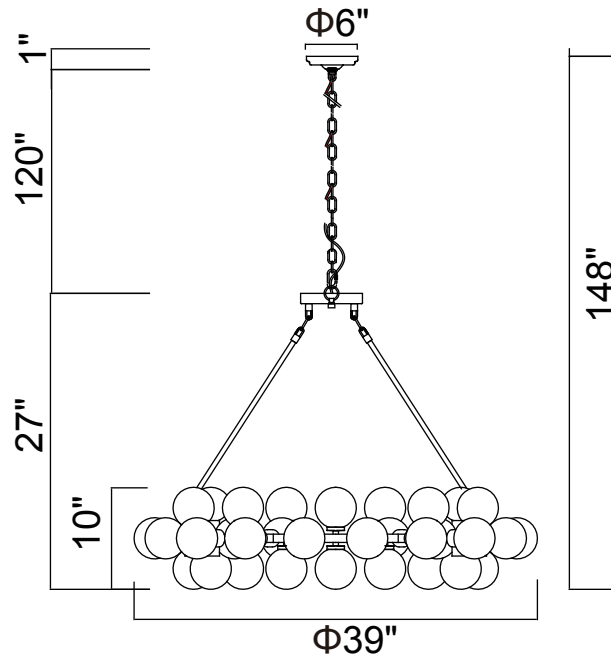

PROJECT: _____
 FIXTURE TYPE: _____
 LOCATION: _____
 CONTACT/PHONE: _____

Item	1020P39-45-602
Collection	ARYA
Category	Chandelier
Finish	Satin Gold
Glass	Frosted
Crystal	-----
Acrylic	-----

Shade Color	White
Min Assembled Height	28"
Max Assembled Height	148"
Width	39"
Length	-----
Extension Wall Mounts	-----
Input	120V AC,60HZ,AC

Lumens	-----
Light Source	G9
Bulb Info.	45x 7W
Included	-----
Dimmable	Yes
Colour Temp	-----
Weight	29.92 Lbs

CWI Lighting
 140 Steelcase Rd W
 Markham, ON L3R 3J9
 Canada

CWI Lighting
 295 Fire Tower Dr
 Tonawanda, NY 14150
 USA