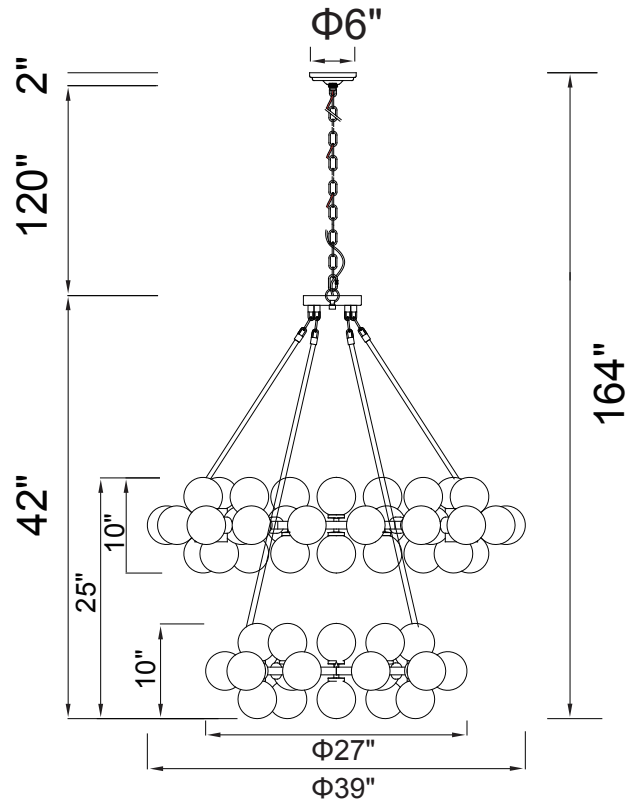

PROJECT: _____

FIXTURE TYPE: _____

LOCATION: _____

CONTACT/PHONE: _____

Item	1020P39-70-101	Shade Color	White	Lumens	-----
Collection	ARYA	Min Assembled Height	43"	Light Source	G9
Category	Chandelier	Max Assembled Height	163"	Bulb Info.	70×7W
Finish	Black	Width	39"	Included	-----
Glass	Frosted	Length	-----	Dimmable	Yes
Crystal	-----	Extension Wall Mounts	-----	Colour Temp	-----
Acrylic	-----	Input	120V AC,60HZ,AC	Weight	52.91 Lbs