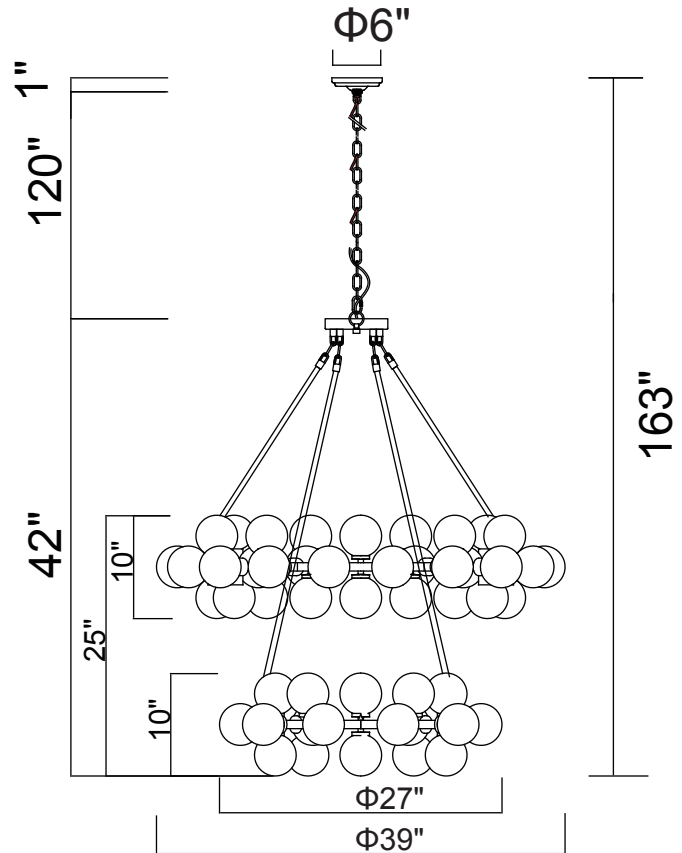

PROJECT: _____
 FIXTURE TYPE: _____
 LOCATION: _____
 CONTACT/PHONE: _____

Item	1020P39-70-602
Collection	ARYA
Category	Chandelier
Finish	Satin Gold
Glass	Frosted
Crystal	-----
Acrylic	-----

Shade Color	White
Min Assembled Height	43"
Max Assembled Height	163"
Width	39"
Length	-----
Extension Wall Mounts	-----
Input	120V AC,60HZ,AC

Lumens	-----
Light Source	G9
Bulb Info.	70x 7W
Included	-----
Dimmable	Yes
Colour Temp	-----
Weight	52.91 Lbs

CWI Lighting
 140 Steelcase Rd W
 Markham, ON L3R 3J9
 Canada

CWI Lighting
 295 Fire Tower Dr
 Tonawanda, NY 14150
 USA