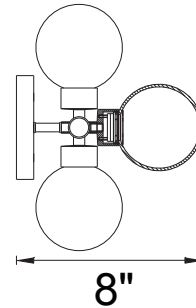

PROJECT: _____
 FIXTURE TYPE: _____
 LOCATION: _____
 CONTACT/PHONE: _____

Item	1020W18-8-101	Shade Color	White	Lumens	-----
Collection	ARYA	Min Assembled Height	11"	Light Source	G9
Category	Vanity Light	Max Assembled Height	11"	Bulb Info.	8x7W
Finish	Black	Width	18"	Included	-----
Glass	Frosted	Length	-----	Dimmable	Yes
Crystal	-----	Extension Wall Mounts	8"	Colour Temp	-----
Acrylic	-----	Input	120V AC,60HZ,AC	Weight	3.83 Lbs