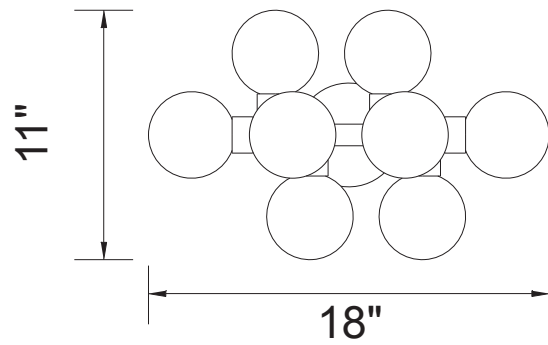

PROJECT: _____
 FIXTURE TYPE: _____
 LOCATION: _____
 CONTACT/PHONE: _____

Item	1020W18-8-101	Shade Color	White	Lumens	-----
Collection	ARYA	Min Assembled Height	11"	Light Source	G9
Category	Vanity Light	Max Assembled Height	11"	Bulb Info.	8x7W
Finish	Black	Width	18"	Included	-----
Glass	Frosted	Length	-----	Dimmable	Yes
Crystal	-----	Extension Wall Mounts	8"	Colour Temp	-----
Acrylic	-----	Input	120V AC,60HZ,AC	Weight	3.83 Lbs