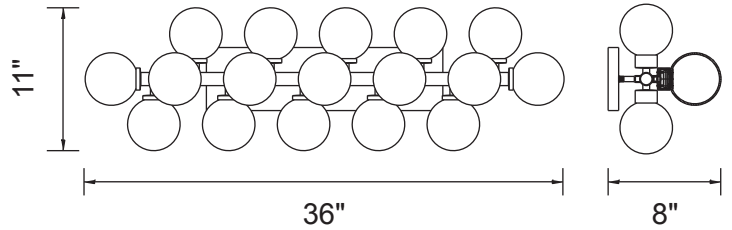

PROJECT: _____
 FIXTURE TYPE: _____
 LOCATION: _____
 CONTACT/PHONE: _____

Item	1020W36-17-602
Collection	ARYA
Category	Vanity Light
Finish	Satin Gold
Glass	Frosted
Crystal	-----
Acrylic	-----

Shade Color	White
Min Assembled Height	11"
Max Assembled Height	-----
Width	36"
Length	-----
Extension Wall Mounts	8"
Input	120V AC,60HZ,AC

Lumens	-----
Light Source	G9
Bulb Info.	17x 7W
Included	-----
Dimmable	Yes
Colour Temp	-----
Weight	12.13 Lbs

CWI Lighting
 140 Steelcase Rd W
 Markham, ON L3R 3J9
 Canada

CWI Lighting
 295 Fire Tower Dr
 Tonawanda, NY 14150
 USA