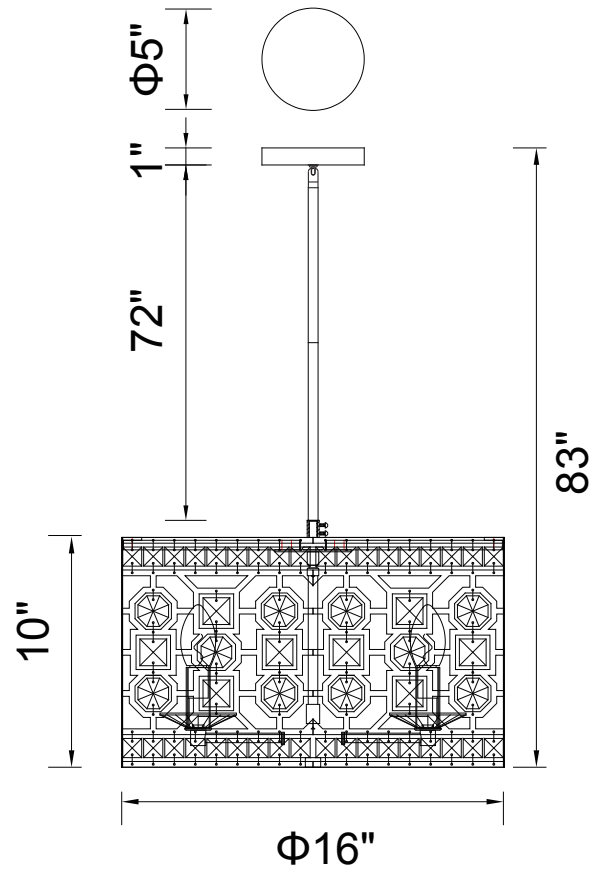

PROJECT: \_\_\_\_\_  
 FIXTURE TYPE: \_\_\_\_\_  
 LOCATION: \_\_\_\_\_  
 CONTACT/PHONE: \_\_\_\_\_

Item	1026P16-4-193
Collection	BELINDA
Category	Chandelier
Finish	Champagne
Glass	-----
Crystal	Clear
Acrylic	-----

Shade Color	-----
Min Assembled Height	11"
Max Assembled Height	83"
Width	16"
Length	-----
Extension Wall Mounts	-----
Input	120V AC,60HZ,AC

Lumens	-----
Light Source	E12
Bulb Info.	4x 60W
Included	-----
Dimmable	Yes
Colour Temp	-----
Weight	11 Lbs