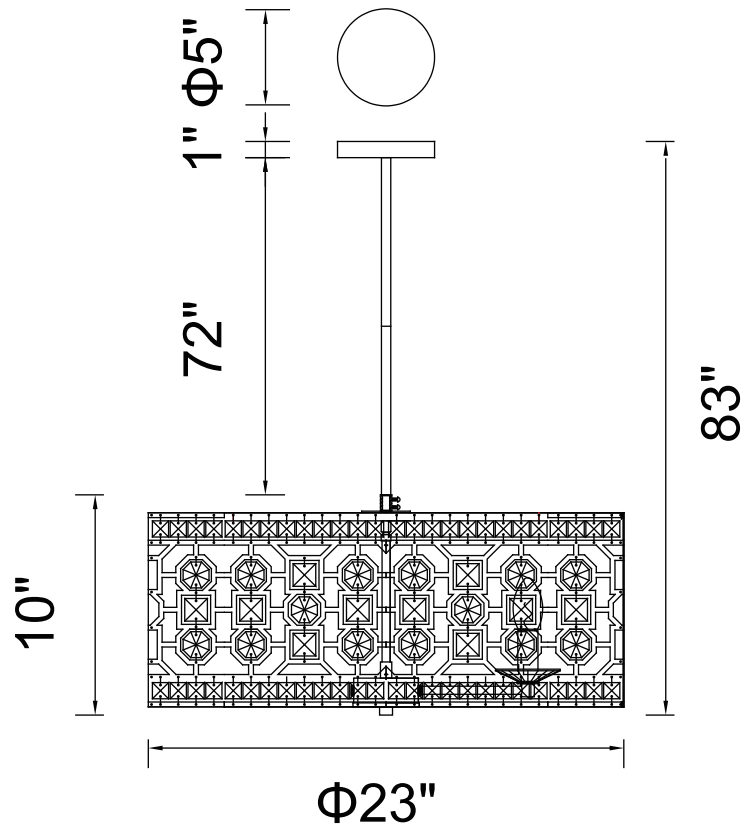

PROJECT: _____
 FIXTURE TYPE: _____
 LOCATION: _____
 CONTACT/PHONE: _____

Item	1026P23-6-193
Collection	BELINDA
Category	Chandelier
Finish	Champagne
Glass	-----
Crystal	Clear
Acrylic	-----

Shade Color	-----
Min Assembled Height	11"
Max Assembled Height	83"
Width	23"
Length	-----
Extension Wall Mounts	-----
Input	120V AC,60HZ,AC

Lumens	-----
Light Source	E12
Bulb Info.	6x 60W
Included	-----
Dimmable	Yes
Colour Temp	-----
Weight	17.64 Lbs

CWI Lighting
 140 Steelcase Rd W
 Markham, ON L3R 3J9
 Canada

CWI Lighting
 295 Fire Tower Dr
 Tonawanda, NY 14150
 USA