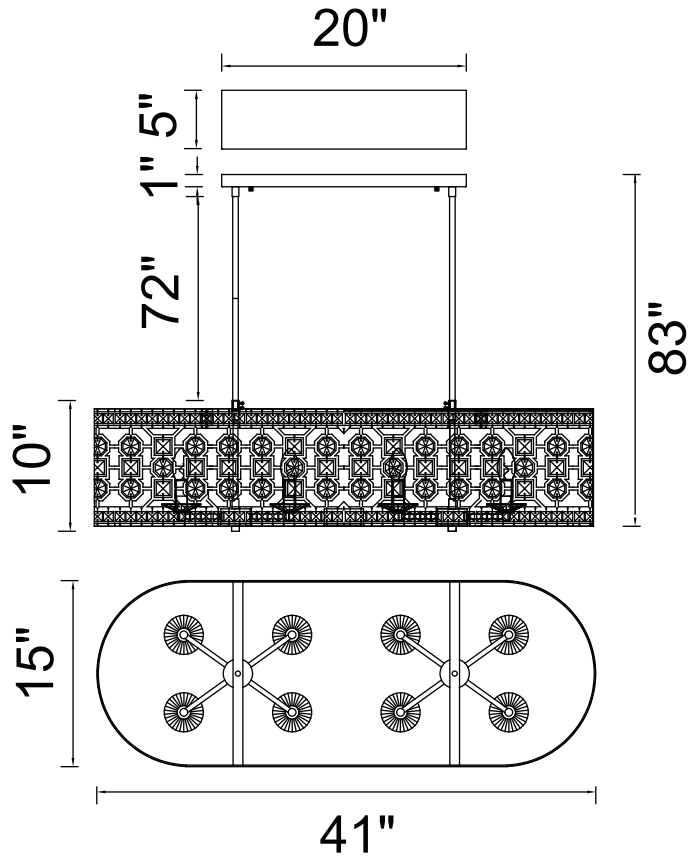

PROJECT: \_\_\_\_\_  
 FIXTURE TYPE: \_\_\_\_\_  
 LOCATION: \_\_\_\_\_  
 CONTACT/PHONE: \_\_\_\_\_

Item	1026P41-8-193
Collection	BELINDA
Category	Chandelier
Finish	Champagne
Glass	-----
Crystal	Clear
Acrylic	-----

Shade Color	-----
Min Assembled Height	11"
Max Assembled Height	83"
Width	41"
Length	15"
Extension Wall Mounts	-----
Input	120V AC,60HZ,AC

Lumens	-----
Light Source	E12
Bulb Info.	8x 60W
Included	-----
Dimmable	Yes
Colour Temp	-----
Weight	26.46 Lbs