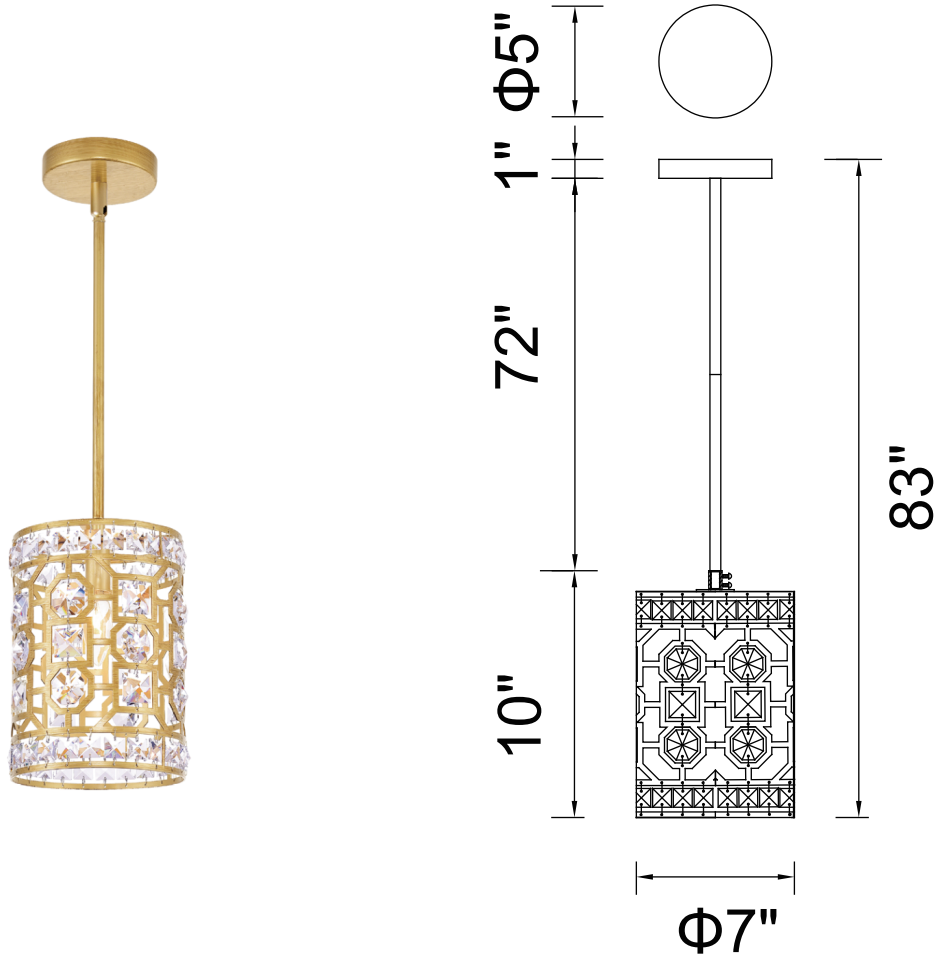

PROJECT: \_\_\_\_\_  
 FIXTURE TYPE: \_\_\_\_\_  
 LOCATION: \_\_\_\_\_  
 CONTACT/PHONE: \_\_\_\_\_

Item	1026P7-1-193
Collection	BELINDA
Category	Pendant
Finish	Champagne
Glass	-----
Crystal	Clear
Acrylic	-----

Shade Color	-----
Min Assembled Height	11"
Max Assembled Height	83"
Width	7"
Length	-----
Extension Wall Mounts	-----
Input	120V AC,60HZ,AC

Lumens	-----
Light Source	E12
Bulb Info.	1x 60W
Included	-----
Dimmable	Yes
Colour Temp	-----
Weight	4.41 Lbs