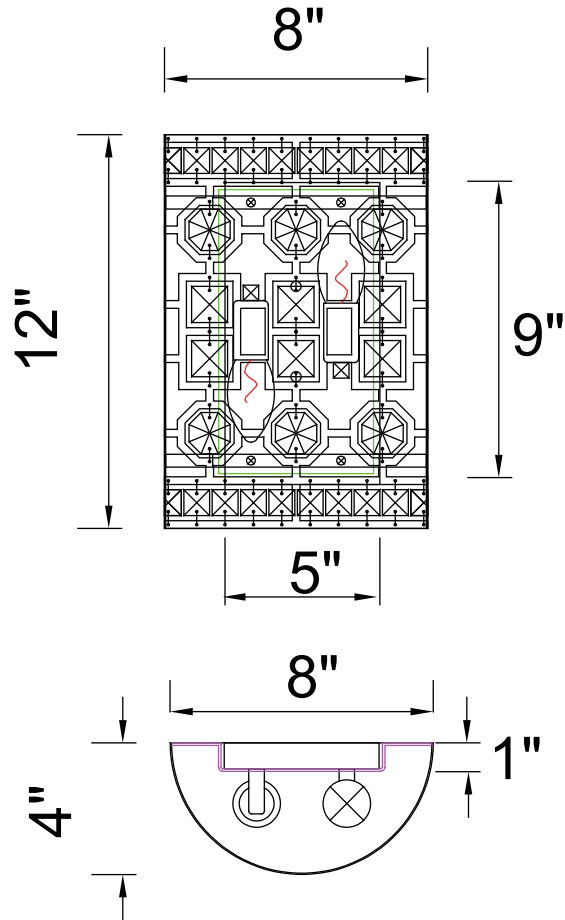

PROJECT: \_\_\_\_\_  
 FIXTURE TYPE: \_\_\_\_\_  
 LOCATION: \_\_\_\_\_  
 CONTACT/PHONE: \_\_\_\_\_

Item	1026W8-2-193
Collection	BELINDA
Category	Wall Light
Finish	Champagne
Glass	-----
Crystal	Clear
Acrylic	-----

Shade Color	-----
Min Assembled Height	12"
Max Assembled Height	-----
Width	8"
Length	-----
Extension Wall Mounts	4"
Input	120V AC,60HZ,AC

Lumens	-----
Light Source	E12
Bulb Info.	2x 60W
Included	-----
Dimmable	Yes
Colour Temp	-----
Weight	3.8 Lbs