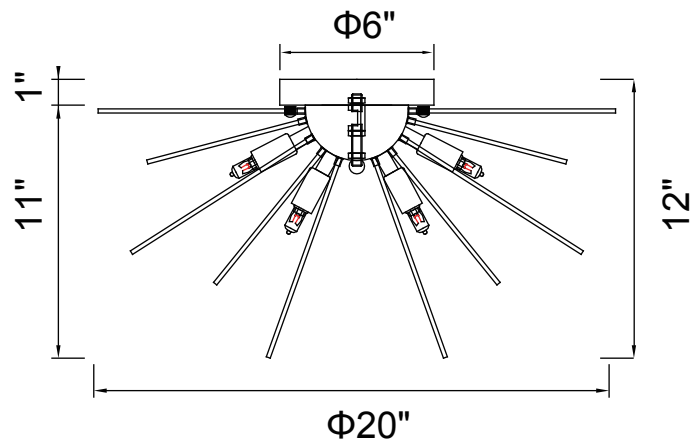

PROJECT: \_\_\_\_\_  
 FIXTURE TYPE: \_\_\_\_\_  
 LOCATION: \_\_\_\_\_  
 CONTACT/PHONE: \_\_\_\_\_

Item	1034C20-6-101	Shade Color	-----	Lumens	-----
Collection	SAVANNAH	Min Assembled Height	12"	Light Source	G9
Category	Flush Mount	Max Assembled Height	-----	Bulb Info.	6 x 40W
Finish	Black	Width	20"	Included	-----
Glass	-----	Length	-----	Dimmable	Yes
Crystal	-----	Extension Wall Mounts	-----	Colour Temp	-----
Acrylic	-----	Input	120V AC,60HZ,AC	Weight	4.41 Lbs