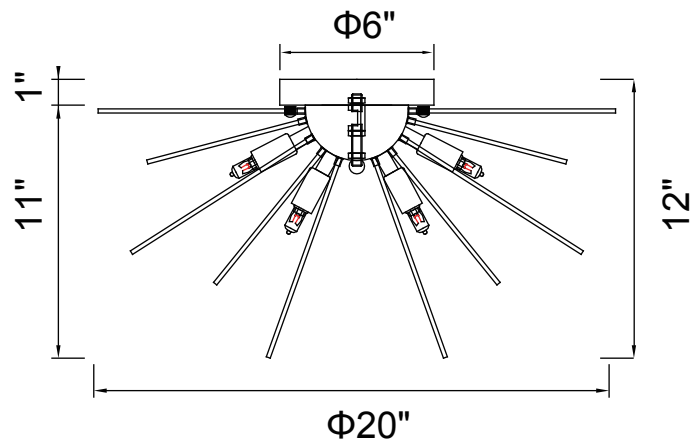

PROJECT: _____
 FIXTURE TYPE: _____
 LOCATION: _____
 CONTACT/PHONE: _____

Item	1034C20-6-620	Shade Color	-----	Lumens	-----
Collection	SAVANNAH	Min Assembled Height	12"	Light Source	G9
Category	Flush Mount	Max Assembled Height	-----	Bulb Info.	6 x 40W
Finish	Gold Leaf	Width	20"	Included	-----
Glass	-----	Length	-----	Dimmable	Yes
Crystal	-----	Extension Wall Mounts	-----	Colour Temp	-----
Acrylic	-----	Input	120V AC,60HZ,AC	Weight	4.41 Lbs