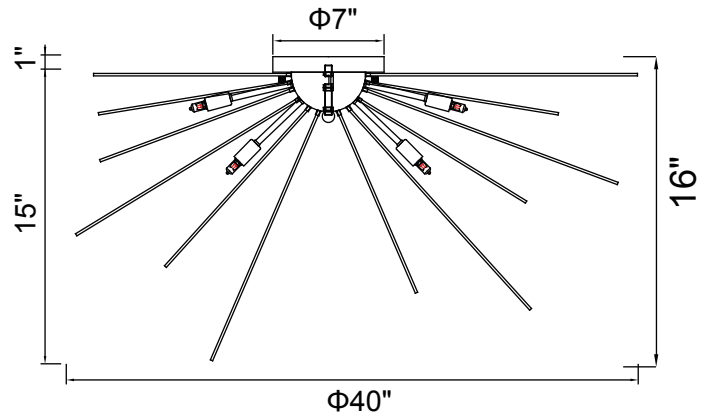

PROJECT: \_\_\_\_\_  
 FIXTURE TYPE: \_\_\_\_\_  
 LOCATION: \_\_\_\_\_  
 CONTACT/PHONE: \_\_\_\_\_

Item	1034C40-8-620	Shade Color	-----	Lumens	-----
Collection	SAVANNAH	Min Assembled Height	16"	Light Source	G9
Category	Flush Mount	Max Assembled Height	-----	Bulb Info.	8 x 40W
Finish	Gold Leaf	Width	40"	Included	-----
Glass	-----	Length	-----	Dimmable	Yes
Crystal	-----	Extension Wall Mounts	-----	Colour Temp	-----
Acrylic	-----	Input	120V AC,60HZ,AC	Weight	13.2 Lbs