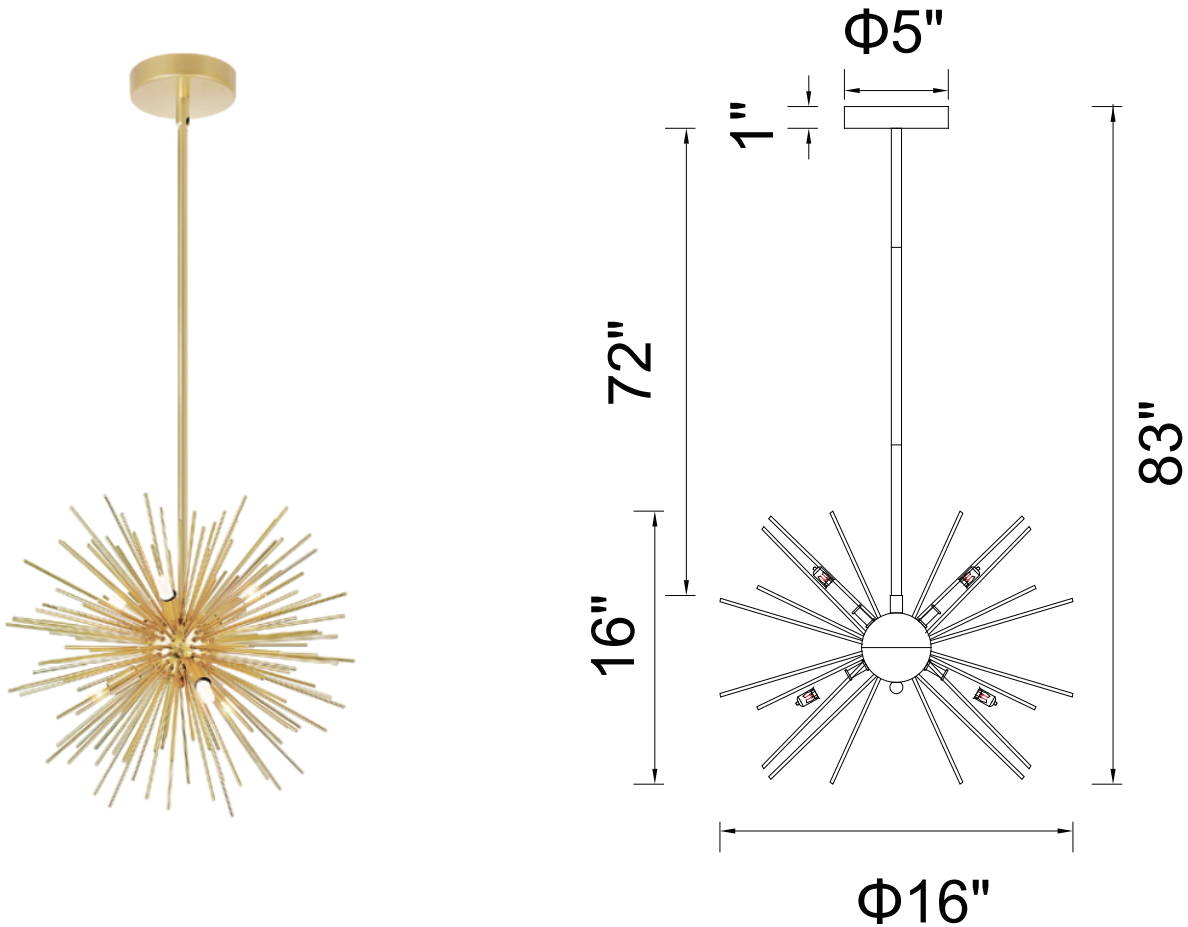

PROJECT: _____
 FIXTURE TYPE: _____
 LOCATION: _____
 CONTACT/PHONE: _____

Item	1034P16-6-620
Collection	SAVANNAH
Category	Chandelier
Finish	Gold Leaf
Glass	-----
Crystal	-----
Acrylic	-----

Shade Color	-----
Min Assembled Height	29"
Max Assembled Height	89"
Width	16"
Length	-----
Extension Wall Mounts	-----
Input	120V AC,60HZ,AC

Lumens	-----
Light Source	G9
Bulb Info.	6 x 40W
Included	-----
Dimmable	Yes
Colour Temp	-----
Weight	5.75 Lbs

CWI Lighting
 140 Steelcase Rd W
 Markham, ON L3R 3J9
 Canada

CWI Lighting
 295 Fire Tower Dr
 Tonawanda, NY 14150
 USA