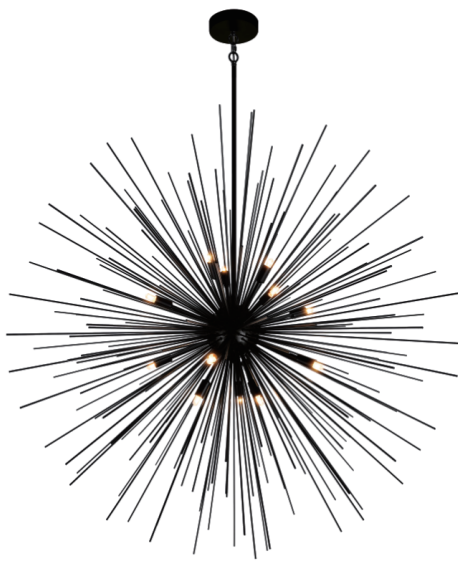

PROJECT: \_\_\_\_\_

FIXTURE TYPE: \_\_\_\_\_

LOCATION: \_\_\_\_\_

CONTACT/PHONE: \_\_\_\_\_

Item	1034P40-14-101	Shade Color	-----	Lumens	-----
Collection	SAVANNAH	Min Assembled Height	53"	Light Source	G9
Category	Chandelier	Max Assembled Height	113"	Bulb Info.	14×40W
Finish	Black	Width	40"	Included	-----
Glass	-----	Length	-----	Dimmable	Yes
Crystal	-----	Extension Wall Mounts	-----	Colour Temp	-----
Acrylic	-----	Input	120V AC,60HZ,AC	Weight	18.74 Lbs