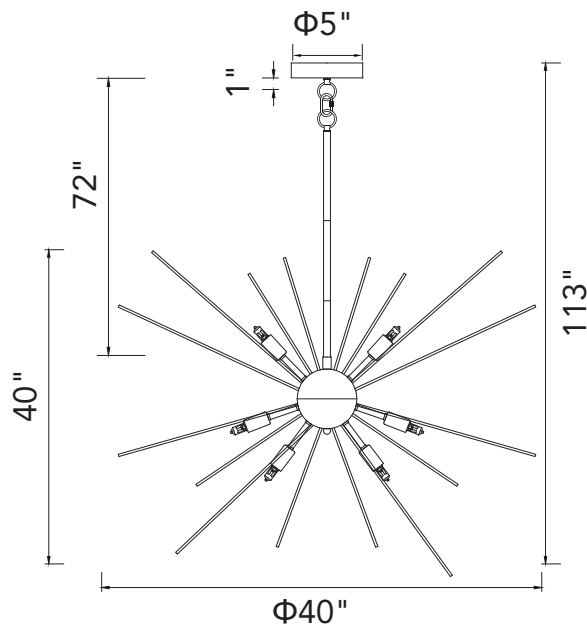

PROJECT: \_\_\_\_\_

FIXTURE TYPE: \_\_\_\_\_

LOCATION: \_\_\_\_\_

CONTACT/PHONE: \_\_\_\_\_

Item	1034P40-14-101	Shade Color	-----	Lumens	-----
Collection	SAVANNAH	Min Assembled Height	53"	Light Source	G9
Category	Chandelier	Max Assembled Height	113"	Bulb Info.	14×40W
Finish	Black	Width	40"	Included	-----
Glass	-----	Length	-----	Dimmable	Yes
Crystal	-----	Extension Wall Mounts	-----	Colour Temp	-----
Acrylic	-----	Input	120V AC,60HZ,AC	Weight	18.74 Lbs