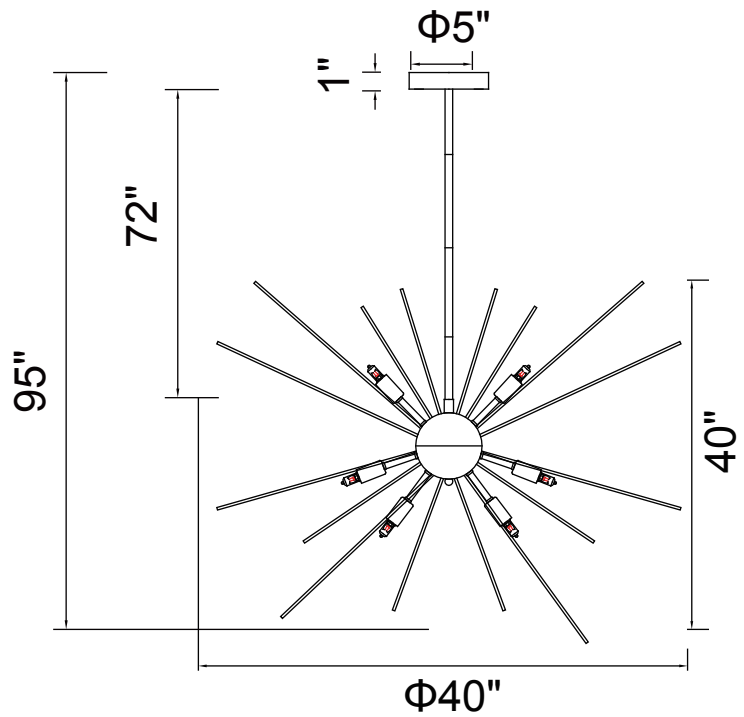

PROJECT: _____
 FIXTURE TYPE: _____
 LOCATION: _____
 CONTACT/PHONE: _____

Item	1034P40-14-620
Collection	SAVANNAH
Category	Chandelier
Finish	Gold Leaf
Glass	-----
Crystal	-----
Acrylic	-----

Shade Color	-----
Min Assembled Height	53"
Max Assembled Height	113"
Width	40"
Length	-----
Extension Wall Mounts	-----
Input	120V AC,60HZ,AC

Lumens	-----
Light Source	G9
Bulb Info.	14 x 40W
Included	-----
Dimmable	Yes
Colour Temp	-----
Weight	18.74 Lbs

CWI Lighting
 140 Steelcase Rd W
 Markham, ON L3R 3J9
 Canada

CWI Lighting
 295 Fire Tower Dr
 Tonawanda, NY 14150
 USA