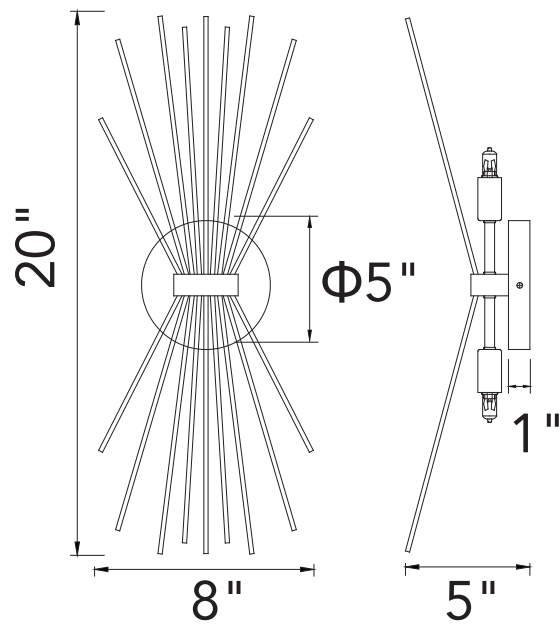

PROJECT: \_\_\_\_\_

FIXTURE TYPE: \_\_\_\_\_

LOCATION: \_\_\_\_\_

CONTACT/PHONE: \_\_\_\_\_

Item	1034W8-2-101	Shade Color	-----	Lumens	-----
Collection	SAVANNAH	Min Assembled Height	20"	Light Source	G9
Category	Wall Sconce	Max Assembled Height	20"	Bulb Info.	2×40W
Finish	Black	Width	8"	Included	-----
Glass	-----	Length	-----	Dimmable	Yes
Crystal	-----	Extension Wall Mounts	5"	Colour Temp	-----
Acrylic	-----	Input	120V AC,60HZ,AC	Weight	2.2 Lbs