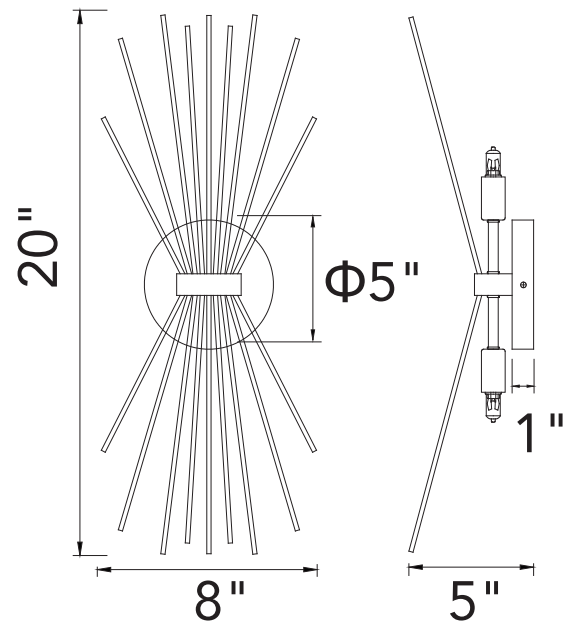

PROJECT: \_\_\_\_\_

FIXTURE TYPE: \_\_\_\_\_

LOCATION: \_\_\_\_\_

CONTACT/PHONE: \_\_\_\_\_

Item	1034W8-2-620	Shade Color	-----	Lumens	-----
Collection	SAVANNAH	Min Assembled Height	20"	Light Source	G9
Category	Wall Sconce	Max Assembled Height	20"	Bulb Info.	2×40W
Finish	Gold Leaf	Width	8"	Included	-----
Glass	-----	Length	-----	Dimmable	Yes
Crystal	-----	Extension Wall Mounts	5"	Colour Temp	-----
Acrylic	-----	Input	120V AC,60HZ,AC	Weight	2.2 Lbs