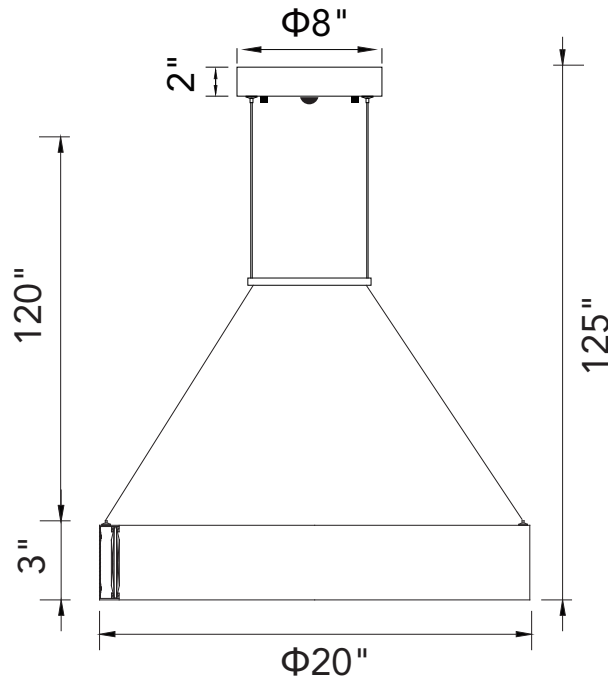

PROJECT: \_\_\_\_\_  
 FIXTURE TYPE: \_\_\_\_\_  
 LOCATION: \_\_\_\_\_  
 CONTACT/PHONE: \_\_\_\_\_

Item	1040P20-101
Collection	ROSALINA
Category	Chandelier
Finish	Matte Black
Glass	-----
Crystal	Clear
Acrylic	-----

Shade Color	-----
Min Assembled Height	17"
Max Assembled Height	125"
Width	20"
Length	-----
Extension Wall Mounts	-----
Input	120V AC,60HZ,AC

Lumens	1820
Light Source	Integrated LED
Bulb Info.	35W
Included	Yes
Dimmable	Yes
Colour Temp	3000K
Weight	17.20 Lbs