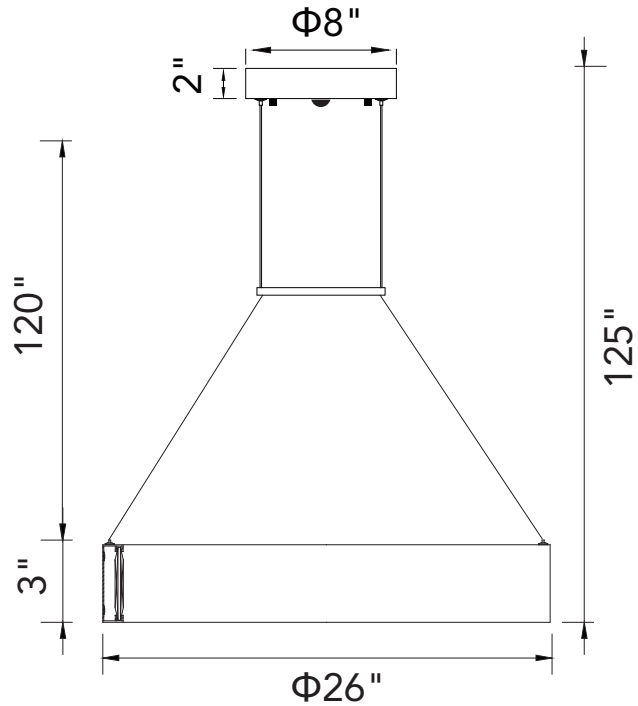

PROJECT: _____
 FIXTURE TYPE: _____
 LOCATION: _____
 CONTACT/PHONE: _____

Item	1040P26-101
Collection	ROSALINA
Category	Chandelier
Finish	Matte Black
Glass	-----
Crystal	Clear
Acrylic	-----

Shade Color	-----
Min Assembled Height	17"
Max Assembled Height	125"
Width	26"
Length	-----
Extension Wall Mounts	-----
Input	120V AC,60HZ,AC

Lumens	2340
Light Source	Integrated LED
Bulb Info.	45W
Included	Yes
Dimmable	Yes
Colour Temp	3000K
Weight	22.05 Lbs

CWI Lighting
 140 Steelcase Rd W
 Markham, ON L3R 3J9
 Canada

CWI Lighting
 295 Fire Tower Dr
 Tonawanda, NY 14150
 USA