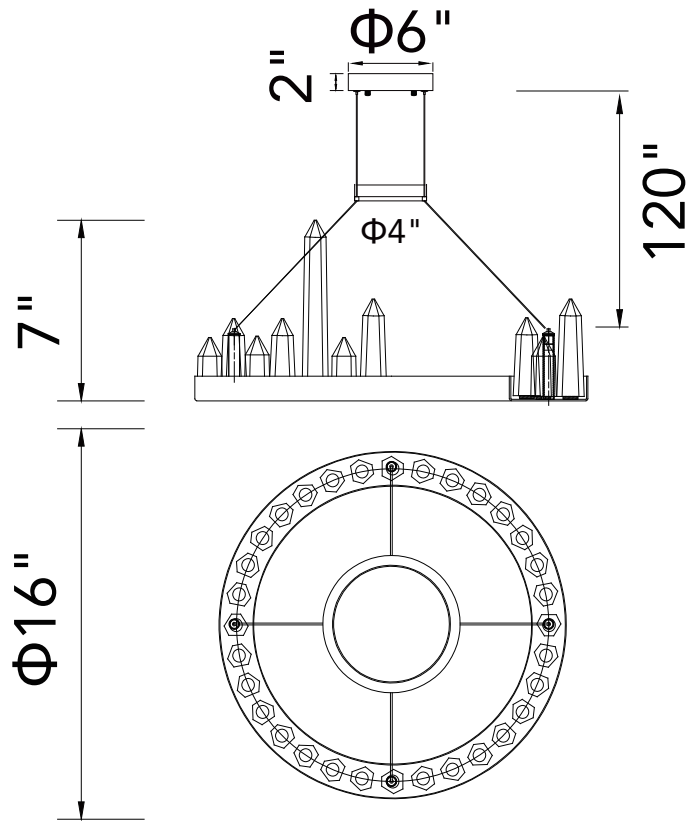

PROJECT: _____
 FIXTURE TYPE: _____
 LOCATION: _____
 CONTACT/PHONE: _____

Item	1043P16-101
Collection	JULIETTE
Category	Chandelier
Finish	Black
Glass	-----
Crystal	Clear
Acrylic	-----

Shade Color	-----
Min Assembled Height	21"
Max Assembled Height	129"
Width	16"
Length	-----
Extension Wall Mounts	-----
Input	120V AC,60HZ,AC

Lumens	2860
Light Source	Integrated LED
Bulb Info.	55 W
Included	Yes
Dimmable	Yes
Colour Temp	3000K
Weight	8.82 Lbs

CWI Lighting
 140 Steelcase Rd W
 Markham, ON L3R 3J9
 Canada

CWI Lighting
 295 Fire Tower Dr
 Tonawanda, NY 14150
 USA