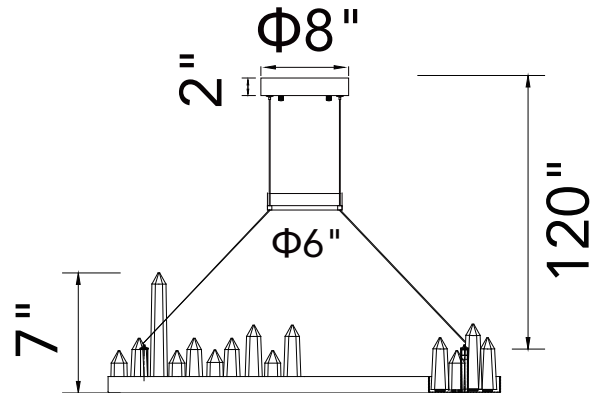

PROJECT: _____
 FIXTURE TYPE: _____
 LOCATION: _____
 CONTACT/PHONE: _____

Item	1043P24-101
Collection	JULIETTE
Category	Chandelier
Finish	Black
Glass	-----
Crystal	Clear
Acrylic	-----

Shade Color	-----
Min Assembled Height	21"
Max Assembled Height	129"
Width	24"
Length	-----
Extension Wall Mounts	-----
Input	120V AC,60HZ,AC

Lumens	3744
Light Source	Integrated LED
Bulb Info.	72 W
Included	Yes
Dimmable	Yes
Colour Temp	3000K
Weight	15.43 Lbs

CWI Lighting
 140 Steelcase Rd W
 Markham, ON L3R 3J9
 Canada

CWI Lighting
 295 Fire Tower Dr
 Tonawanda, NY 14150
 USA