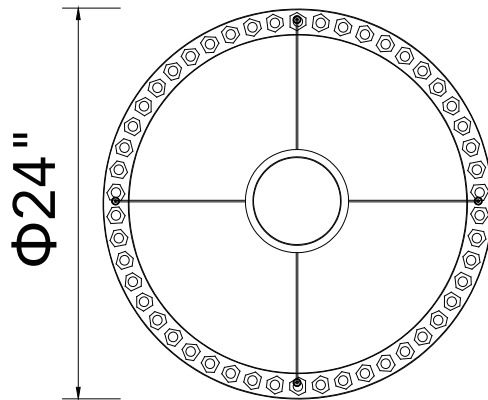

PROJECT: _____
 FIXTURE TYPE: _____
 LOCATION: _____
 CONTACT/PHONE: _____

Item	1043P24-101
Collection	JULIETTE
Category	Chandelier
Finish	Black
Glass	-----
Crystal	Clear
Acrylic	-----

Shade Color	-----
Min Assembled Height	21"
Max Assembled Height	129"
Width	24"
Length	-----
Extension Wall Mounts	-----
Input	120V AC,60HZ,AC

Lumens	3744
Light Source	Integrated LED
Bulb Info.	72 W
Included	Yes
Dimmable	Yes
Colour Temp	3000K
Weight	15.43 Lbs

CWI Lighting
 140 Steelcase Rd W
 Markham, ON L3R 3J9
 Canada

CWI Lighting
 295 Fire Tower Dr
 Tonawanda, NY 14150
 USA