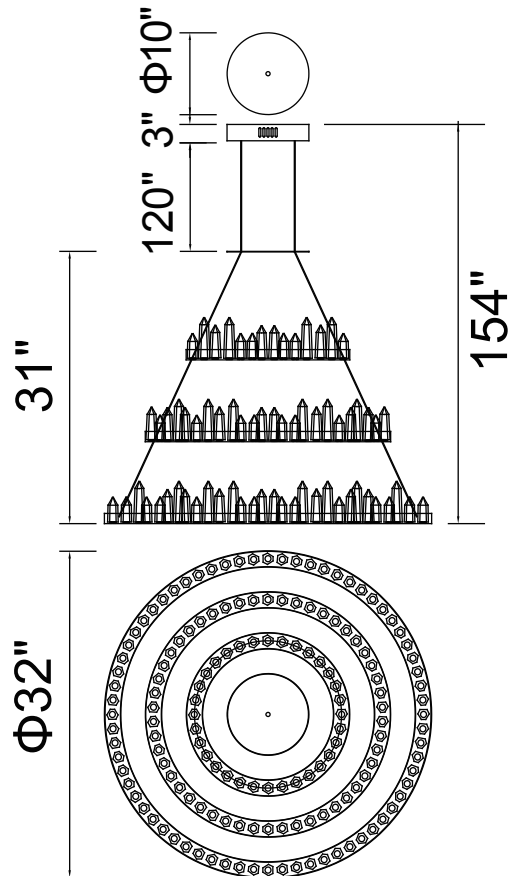

PROJECT: _____
 FIXTURE TYPE: _____
 LOCATION: _____
 CONTACT/PHONE: _____

Item	1043P32-3-101
Collection	JULIETTE
Category	Chandelier
Finish	Black
Glass	-----
Crystal	Clear
Acrylic	-----

Shade Color	-----
Min Assembled Height	46"
Max Assembled Height	154"
Width	32"
Length	-----
Extension Wall Mounts	-----
Input	120V AC,60HZ,AC

Lumens	11440
Light Source	Integrated LED
Bulb Info.	220W
Included	Yes
Dimmable	Yes
Colour Temp	3000K
Weight	52.2 Lbs

CWI Lighting
 140 Steelcase Rd W
 Markham, ON L3R 3J9
 Canada

CWI Lighting
 295 Fire Tower Dr
 Tonawanda, NY 14150
 USA