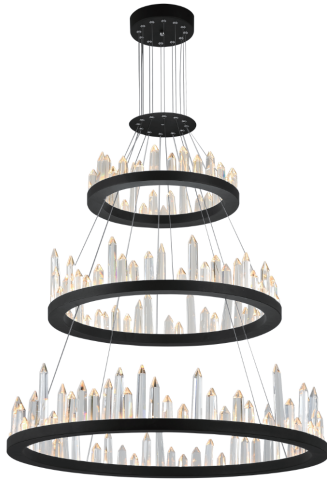

PROJECT: \_\_\_\_\_  
 FIXTURE TYPE: \_\_\_\_\_  
 LOCATION: \_\_\_\_\_  
 CONTACT/PHONE: \_\_\_\_\_

Item	1043P42-3-101
Collection	JULIETTE
Category	Chandelier
Finish	Black
Glass	-----
Crystal	Clear
Acrylic	-----

Shade Color	-----
Min Assembled Height	49"
Max Assembled Height	157"
Width	42"
Length	-----
Extension Wall Mounts	-----
Input	120V AC,60HZ,AC

Lumens	15600
Light Source	Integrated LED
Bulb Info.	300 W
Included	Yes
Dimmable	Yes
Colour Temp	3000K
Weight	77.02 Lbs