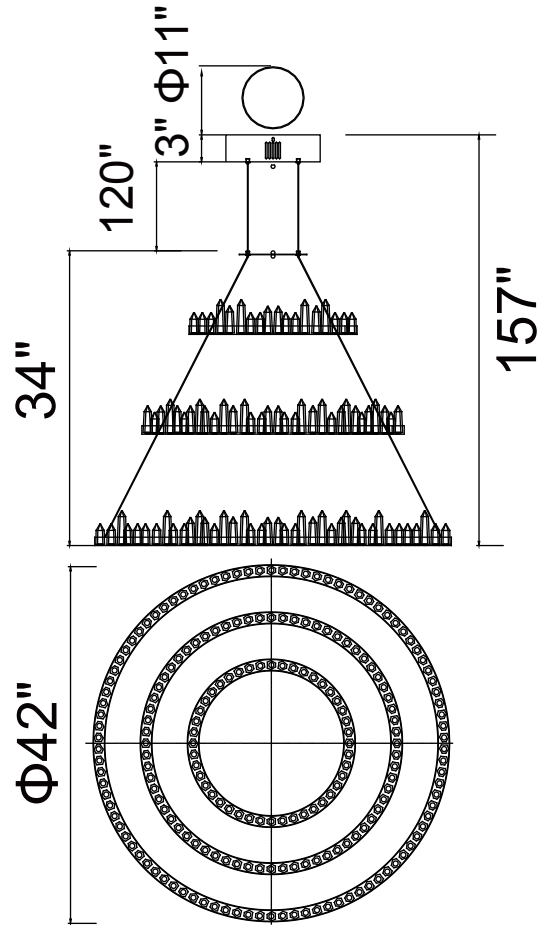

PROJECT: \_\_\_\_\_  
 FIXTURE TYPE: \_\_\_\_\_  
 LOCATION: \_\_\_\_\_  
 CONTACT/PHONE: \_\_\_\_\_

Item	1043P42-3-101
Collection	JULIETTE
Category	Chandelier
Finish	Black
Glass	-----
Crystal	Clear
Acrylic	-----

Shade Color	-----
Min Assembled Height	49"
Max Assembled Height	157"
Width	42"
Length	-----
Extension Wall Mounts	-----
Input	120V AC,60HZ,AC

Lumens	15600
Light Source	Integrated LED
Bulb Info.	300 W
Included	Yes
Dimmable	Yes
Colour Temp	3000K
Weight	77.02 Lbs