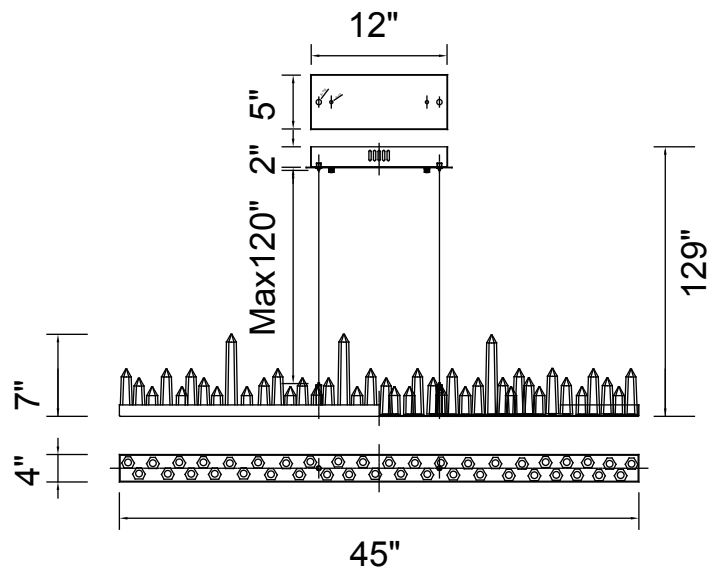

PROJECT: _____
 FIXTURE TYPE: _____
 LOCATION: _____
 CONTACT/PHONE: _____

Item	1043P45-101-RC
Collection	JULIETTE
Category	Chandelier
Finish	Black
Glass	-----
Crystal	Clear
Acrylic	-----

Shade Color	-----
Min Assembled Height	11"
Max Assembled Height	129"
Width	45"
Length	4"
Extension Wall Mounts	-----
Input	120V AC,60HZ,AC

Lumens	6240
Light Source	Integrated LED
Bulb Info.	120W
Included	Yes
Dimmable	Yes
Colour Temp	3000K
Weight	26.46 Lbs

CWI Lighting
 140 Steelcase Rd W
 Markham, ON L3R 3J9
 Canada

CWI Lighting
 295 Fire Tower Dr
 Tonawanda, NY 14150
 USA