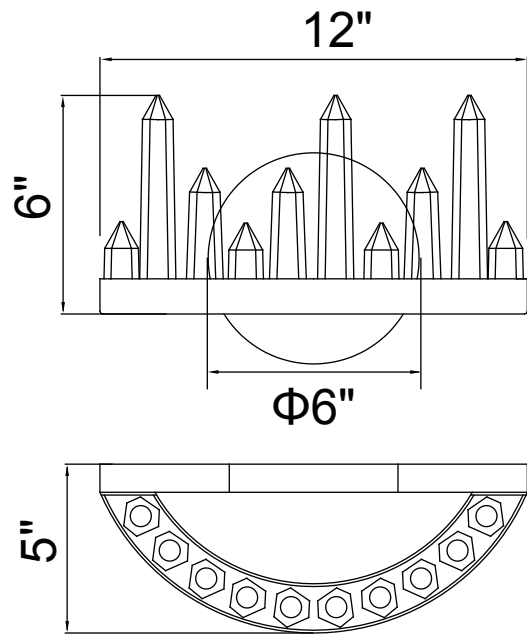

PROJECT: _____
 FIXTURE TYPE: _____
 LOCATION: _____
 CONTACT/PHONE: _____

Item	1043W12-101	Shade Color	-----	Lumens	520
Collection	JULIETTE	Min Assembled Height	6"	Light Source	Integrated LED
Category	Wall Light	Max Assembled Height	-----	Bulb Info.	10 W
Finish	Black	Width	12"	Included	Yes
Glass	-----	Length	-----	Dimmable	Yes
Crystal	Clear	Extension Wall Mounts	5"	Colour Temp	3000K
Acrylic	-----	Input	120V AC,60HZ,AC	Weight	2.65 Lbs