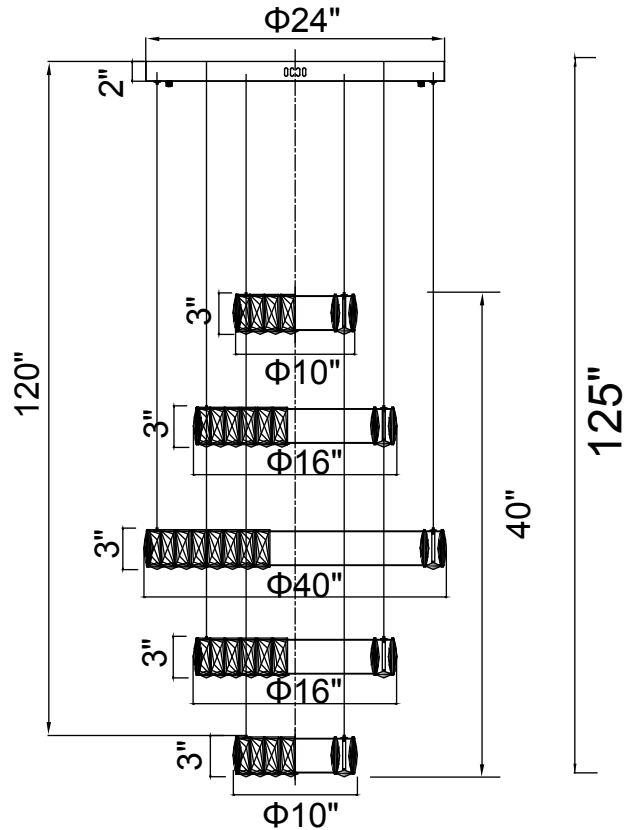

PROJECT: \_\_\_\_\_  
 FIXTURE TYPE: \_\_\_\_\_  
 LOCATION: \_\_\_\_\_  
 CONTACT/PHONE: \_\_\_\_\_

Item	1044P24-601-R-5C
Collection	MADELINE
Category	Chandelier
Finish	Chrome
Glass	-----
Crystal	Clear
Acrylic	-----

Shade Color	-----
Min Assembled Height	42"
Max Assembled Height	125"
Width	24"
Length	-----
Extension Wall Mounts	-----
Input	120V AC,60HZ,AC

Lumens	5200
Light Source	Integrated LED
Bulb Info.	100 W
Included	Yes
Dimmable	Yes
Colour Temp	4000K
Weight	61.73 Lbs