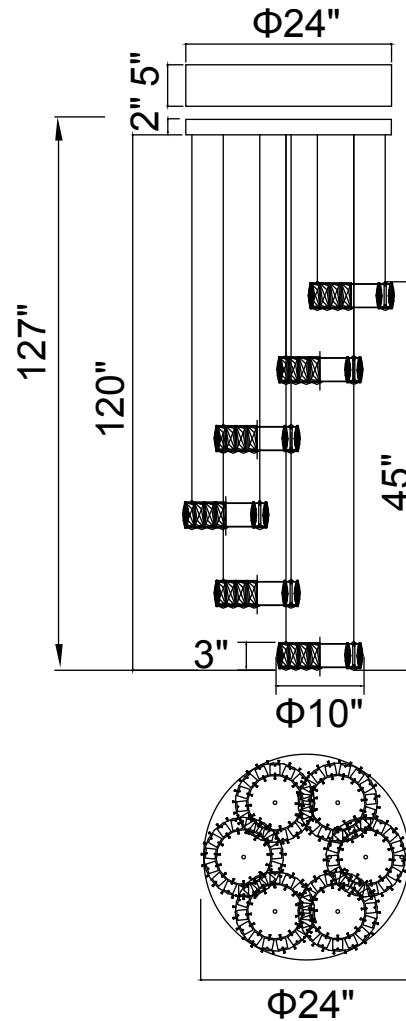

PROJECT: _____
 FIXTURE TYPE: _____
 LOCATION: _____
 CONTACT/PHONE: _____

Item	1044P24-601-R-6C	Shade Color	-----	Lumens	3744
Collection	MADELINE	Min Assembled Height	47"	Light Source	Integrated LED
Category	Chandelier	Max Assembled Height	125"	Bulb Info.	72 W
Finish	Chrome	Width	24"	Included	Yes
Glass	-----	Length	-----	Dimmable	Yes
Crystal	Clear	Extension Wall Mounts	-----	Colour Temp	4000K
Acrylic	-----	Input	120V AC,60HZ,AC	Weight	43.34 Lbs