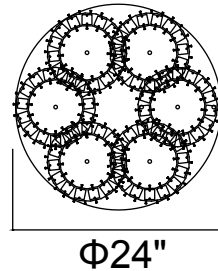

PROJECT: _____
 FIXTURE TYPE: _____
 LOCATION: _____
 CONTACT/PHONE: _____

Item	1044P24-601-R-6C	Shade Color	-----	Lumens	3744
Collection	MADELINE	Min Assembled Height	47"	Light Source	Integrated LED
Category	Chandelier	Max Assembled Height	125"	Bulb Info.	72 W
Finish	Chrome	Width	24"	Included	Yes
Glass	-----	Length	-----	Dimmable	Yes
Crystal	Clear	Extension Wall Mounts	-----	Colour Temp	4000K
Acrylic	-----	Input	120V AC,60HZ,AC	Weight	43.34 Lbs