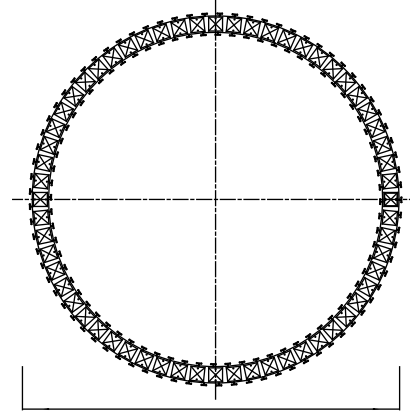

PROJECT: _____
 FIXTURE TYPE: _____
 LOCATION: _____
 CONTACT/PHONE: _____

Φ32"

Item	1044P32-601-R-1C	Shade Color	-----	Lumens	3744
Collection	MADELINE	Min Assembled Height	17"	Light Source	Integrated LED
Category	Chandelier	Max Assembled Height	125"	Bulb Info.	72 W
Finish	Chrome	Width	32"	Included	Yes
Glass	-----	Length	-----	Dimmable	Yes
Crystal	Clear	Extension Wall Mounts	-----	Colour Temp	4000K
Acrylic	-----	Input	120V AC,60HZ,AC	Weight	31.97 Lbs