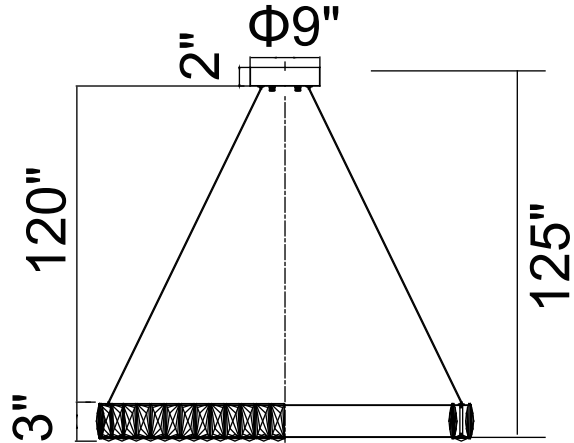

PROJECT: _____
 FIXTURE TYPE: _____
 LOCATION: _____
 CONTACT/PHONE: _____

Φ32"

Item	1044P32-601-R-1C	Shade Color	-----	Lumens	3744
Collection	MADELINE	Min Assembled Height	17"	Light Source	Integrated LED
Category	Chandelier	Max Assembled Height	125"	Bulb Info.	72 W
Finish	Chrome	Width	32"	Included	Yes
Glass	-----	Length	-----	Dimmable	Yes
Crystal	Clear	Extension Wall Mounts	-----	Colour Temp	4000K
Acrylic	-----	Input	120V AC,60HZ,AC	Weight	31.97 Lbs