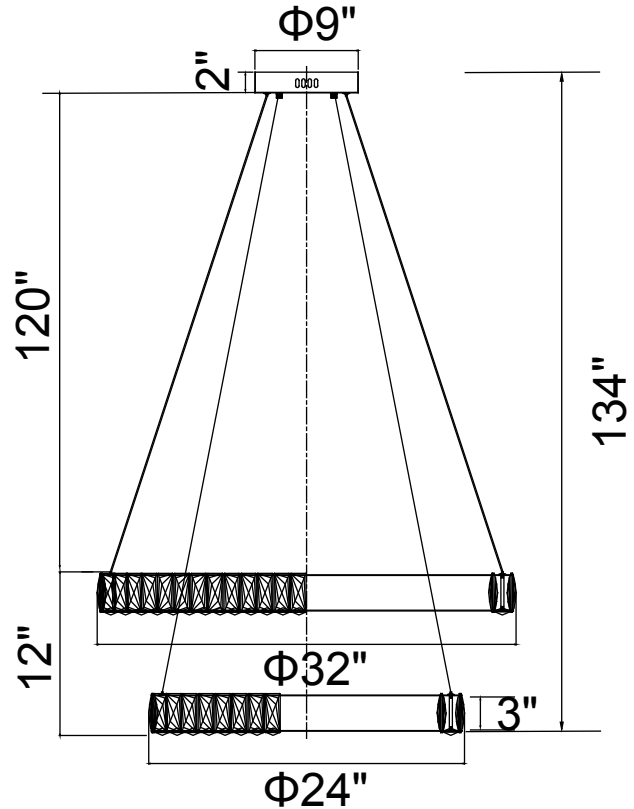

PROJECT: _____
 FIXTURE TYPE: _____
 LOCATION: _____
 CONTACT/PHONE: _____

Item	1044P32-601-R-2C-B	Shade Color	-----	Lumens	5200
Collection	MADELINE	Min Assembled Height	26"	Light Source	Integrated LED
Category	Chandelier	Max Assembled Height	125"	Bulb Info.	100 W
Finish	Chrome	Width	32"	Included	Yes
Glass	-----	Length	-----	Dimmable	Yes
Crystal	Clear	Extension Wall Mounts	-----	Colour Temp	4000K
Acrylic	-----	Input	120V AC,60HZ,AC	Weight	46.3 Lbs